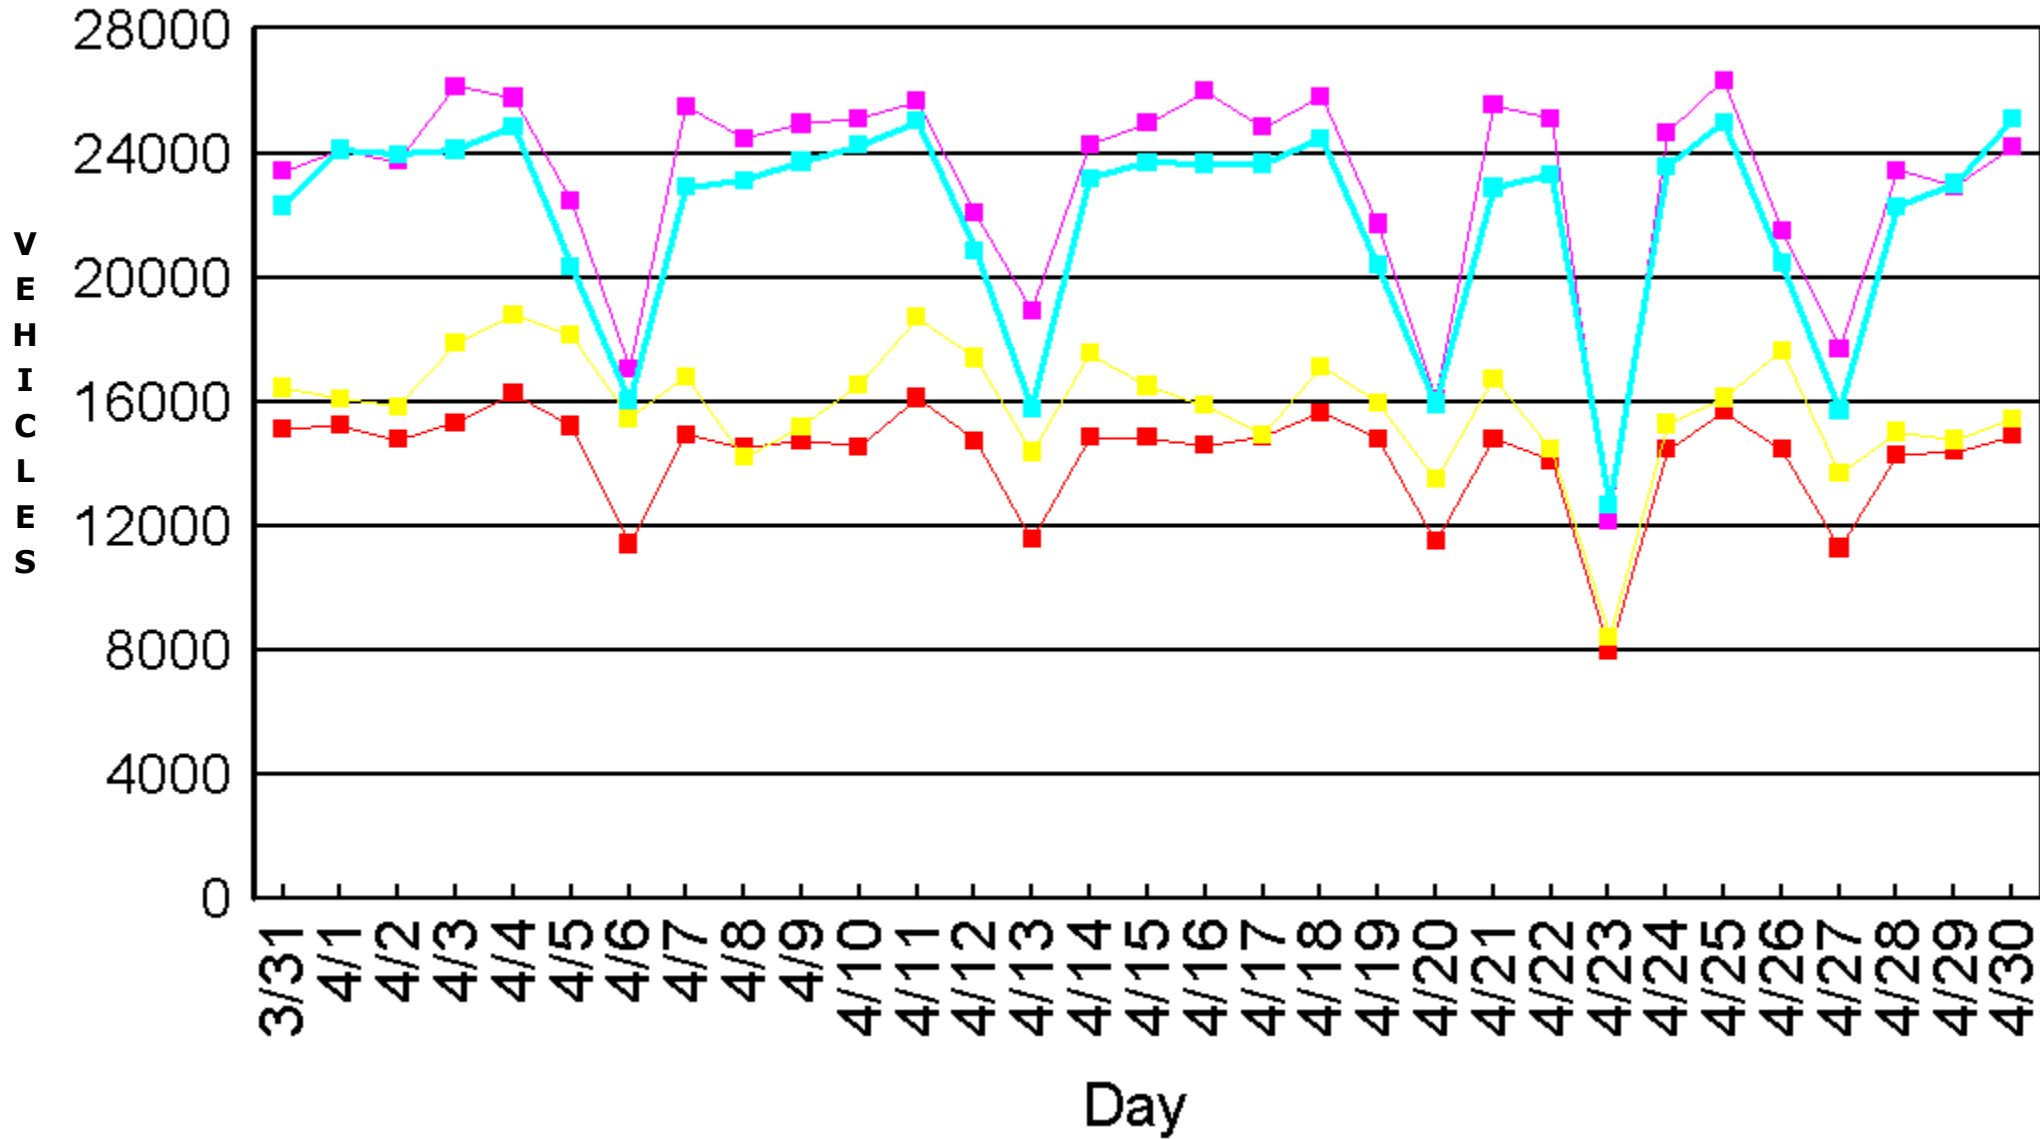

Intersection: 1520

N S E W

Volume per Multiple Days Graph

	N	S	E	W	Total
3/31	15131	16432	23405	22289	77257
3/31/2008 12:00:00AM	36	159	206	275	676
3/31/2008 12:15:00AM	36	190	230	283	739
3/31/2008 12:30:00AM	41	180	229	295	745
3/31/2008 12:45:00AM	47	231	268	312	858
3/31/2008 1:00:00AM	47	218	249	281	795
3/31/2008 1:15:00AM	44	159	179	189	571
3/31/2008 1:30:00AM	18	86	106	130	340
3/31/2008 1:45:00AM	23	75	101	132	331
3/31/2008 2:00:00AM	10	39	50	65	164
3/31/2008 2:15:00AM	14	67	87	109	277
3/31/2008 2:30:00AM	15	62	74	93	244
3/31/2008 2:45:00AM	11	68	86	102	267
3/31/2008 3:00:00AM	9	66	80	96	251
3/31/2008 3:15:00AM	10	59	69	85	223
3/31/2008 3:30:00AM	10	58	71	88	227
3/31/2008 3:45:00AM	11	47	60	75	193
3/31/2008 4:00:00AM	4	57	71	101	233
3/31/2008 4:14:00AM	4	58	72	92	226
3/31/2008 4:15:00AM	0	0	0	0	0
3/31/2008 4:30:00AM	12	68	90	108	278
3/31/2008 4:45:00AM	15	63	85	118	281
3/31/2008 5:00:00AM	28	90	120	155	393
3/31/2008 5:15:00AM	28	77	118	144	367
3/31/2008 5:30:00AM	16	63	104	167	350
3/31/2008 5:45:00AM	18	65	131	199	413
3/31/2008 6:00:00AM	35	99	173	276	583
3/31/2008 6:15:00AM	46	108	191	280	625