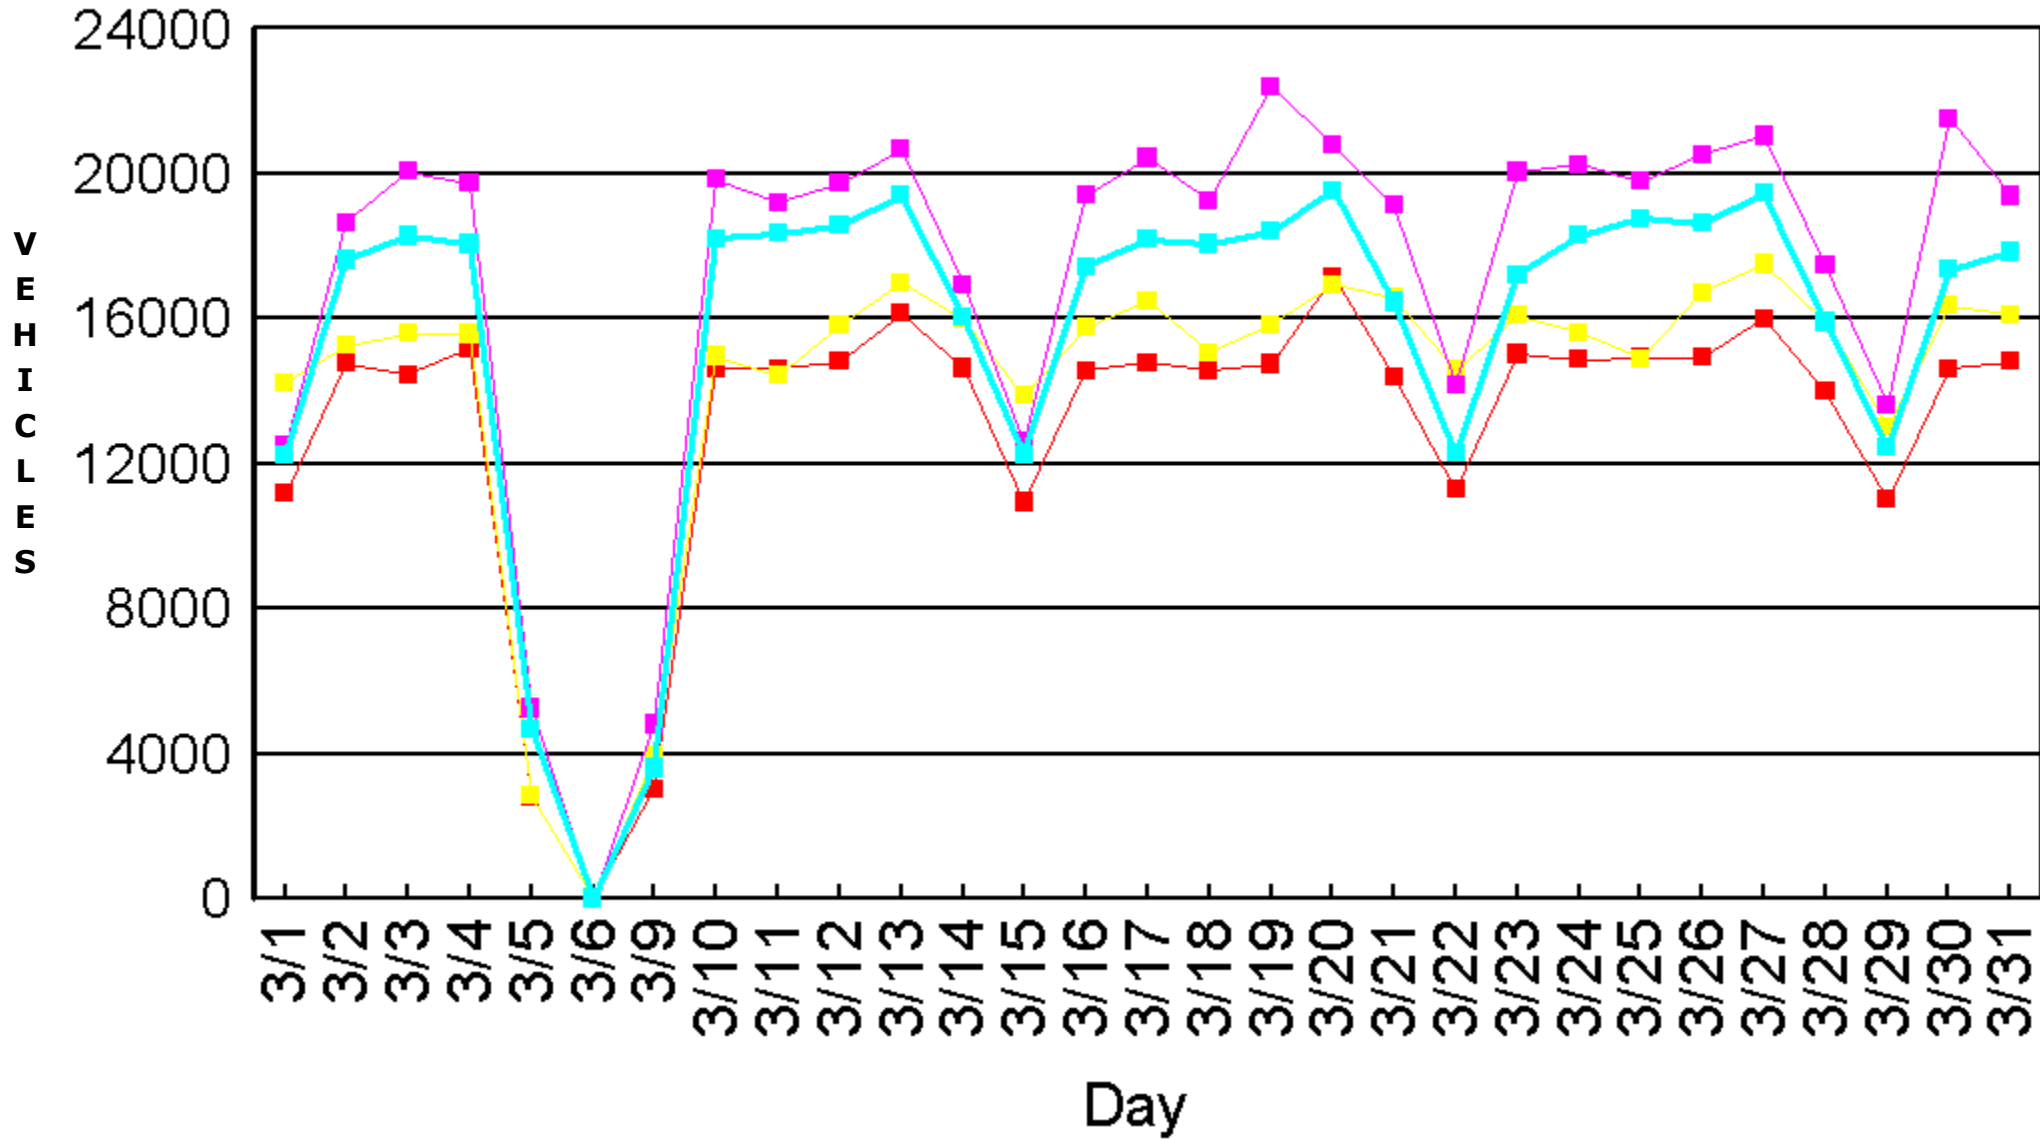

Intersection: 1520

N S E W

Volume per Multiple Days Graph

	N	S	E	W	Total
3/1	11174	14225	12493	12250	50142
3/1/2009 12:00:00AM	18	51	74	112	255
3/1/2009 12:04:00AM	19	57	84	121	281
3/1/2009 12:05:00AM	1	1	2	2	6
3/1/2009 12:10:00AM	16	48	77	95	236
3/1/2009 12:15:00AM	23	64	89	106	282
3/1/2009 12:20:00AM	15	42	60	85	202
3/1/2009 12:25:00AM	18	43	65	84	210
3/1/2009 12:30:00AM	10	51	77	93	231
3/1/2009 12:35:00AM	16	52	64	86	218
3/1/2009 12:40:00AM	19	48	69	88	224
3/1/2009 12:45:00AM	14	41	60	78	193
3/1/2009 12:50:00AM	14	50	73	90	227
3/1/2009 12:55:00AM	17	50	71	87	225
3/1/2009 1:00:00AM	16	51	65	87	219
3/1/2009 1:05:00AM	10	37	52	71	170
3/1/2009 1:10:00AM	8	43	60	71	182
3/1/2009 1:15:00AM	22	50	60	78	210
3/1/2009 1:20:00AM	7	29	50	63	149
3/1/2009 1:25:00AM	5	36	48	69	158
3/1/2009 1:30:00AM	11	47	58	71	187
3/1/2009 1:35:00AM	10	27	41	53	131
3/1/2009 1:40:00AM	8	39	64	75	186
3/1/2009 1:45:00AM	12	45	67	81	205
3/1/2009 1:50:00AM	14	30	43	63	150
3/1/2009 1:55:00AM	11	29	63	88	191
3/1/2009 2:00:00AM	7	34	64	80	185
3/1/2009 2:05:00AM	9	19	62	76	166