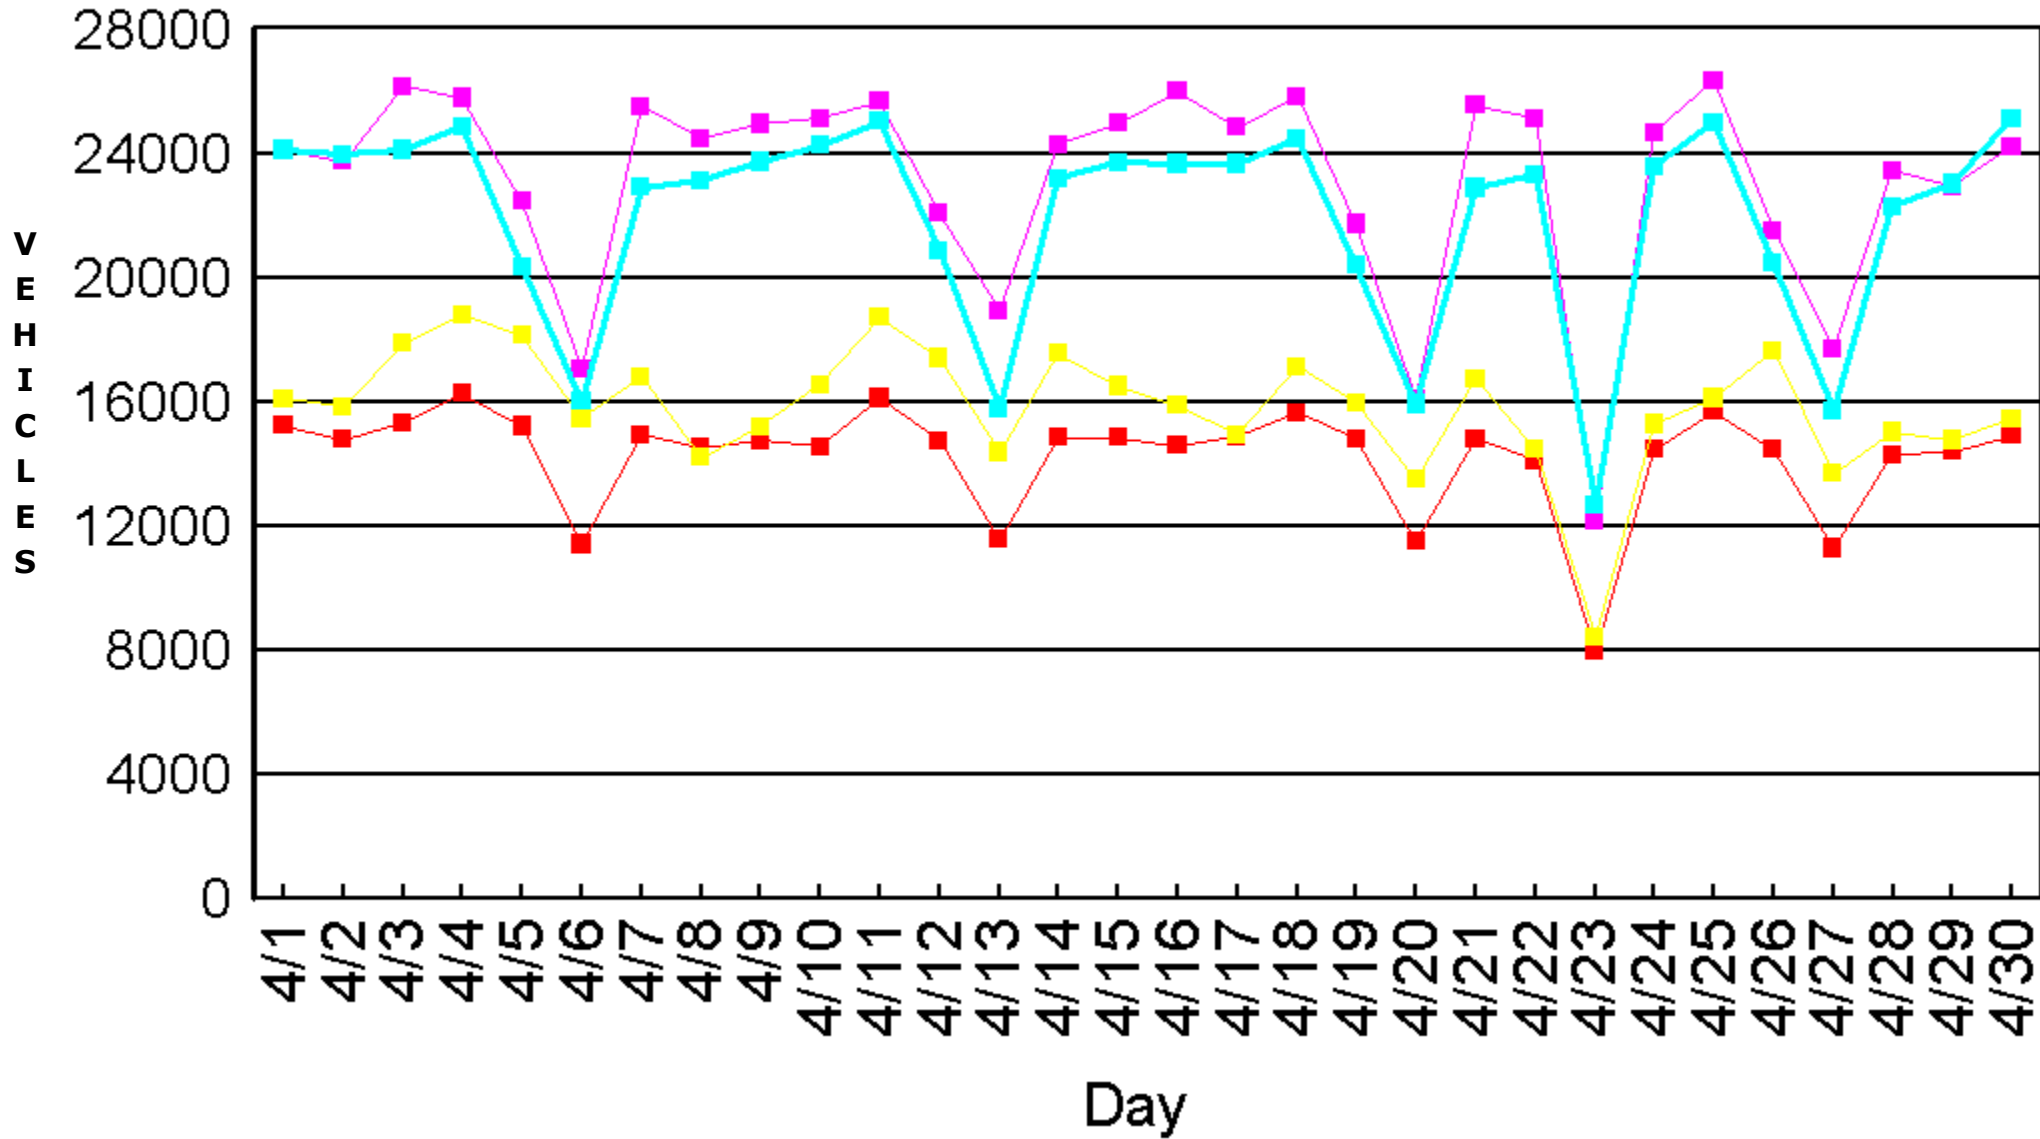

Intersection: 1520

N S E W

Volume per Multiple Days Graph

	N	S	E	W	Total
4/1	15229	16083	24082	24101	79495
4/1/2008 12:00:00AM	24	57	95	165	341
4/1/2008 12:15:00AM	25	52	93	145	315
4/1/2008 12:30:00AM	18	43	65	99	225
4/1/2008 12:45:00AM	10	24	49	77	160
4/1/2008 1:00:00AM	17	30	42	59	148
4/1/2008 1:15:00AM	13	41	60	85	199
4/1/2008 1:30:00AM	12	26	53	68	159
4/1/2008 1:45:00AM	15	35	49	73	172
4/1/2008 2:00:00AM	10	17	28	56	111
4/1/2008 2:15:00AM	5	15	26	46	92
4/1/2008 2:30:00AM	7	16	34	47	104
4/1/2008 2:45:00AM	4	13	25	38	80
4/1/2008 3:00:00AM	15	21	41	62	139
4/1/2008 3:15:00AM	10	18	32	43	103
4/1/2008 3:30:00AM	6	18	25	40	89
4/1/2008 3:45:00AM	11	22	38	49	120
4/1/2008 4:00:00AM	12	25	41	68	146
4/1/2008 4:14:00AM	6	21	40	56	123
4/1/2008 4:15:00AM	0	0	1	1	2
4/1/2008 4:30:00AM	9	23	39	62	133
4/1/2008 4:45:00AM	14	27	62	86	189
4/1/2008 5:00:00AM	13	29	64	104	210
4/1/2008 5:15:00AM	23	38	74	130	265
4/1/2008 5:30:00AM	20	34	75	118	247
4/1/2008 5:45:00AM	22	42	112	193	369
4/1/2008 6:00:00AM	41	68	159	277	545
4/1/2008 6:15:00AM	56	93	188	276	613