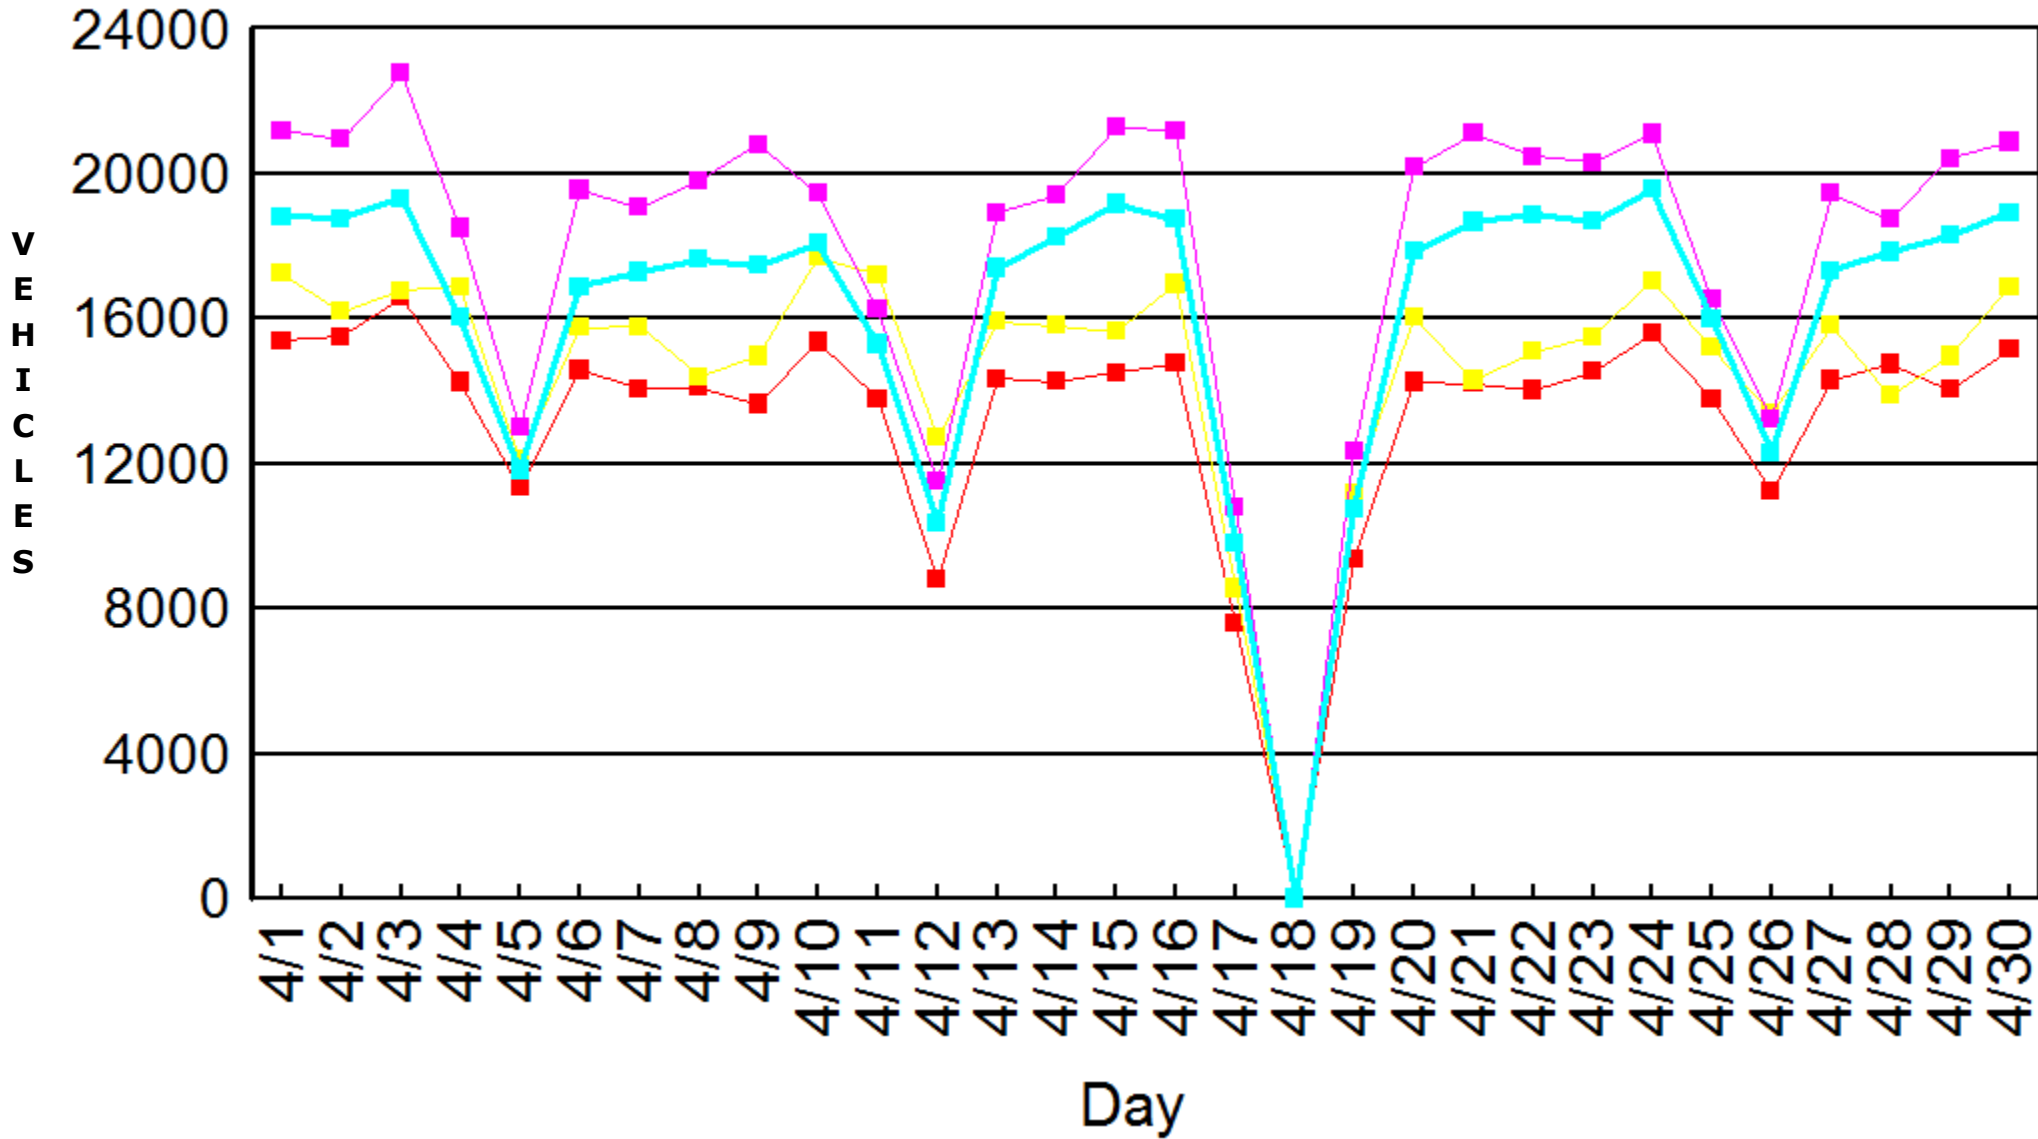

Intersection: 1520

N S E W

Volume per Multiple Days Graph

	<b>N</b>	<b>S</b>	<b>E</b>	<b>W</b>	<b>Total</b>
<b>4/1</b>	15389	17243	21196	18816	<b>72644</b>
4/1/2009 12:00:00AM	5	25	40	48	<b>118</b>
4/1/2009 12:04:00AM	6	33	45	53	<b>137</b>
4/1/2009 12:05:00AM	0	0	0	0	<b>0</b>
4/1/2009 12:10:00AM	7	39	51	66	<b>163</b>
4/1/2009 12:15:00AM	5	25	38	54	<b>122</b>
4/1/2009 12:20:00AM	8	29	36	52	<b>125</b>
4/1/2009 12:25:00AM	6	25	30	37	<b>98</b>
4/1/2009 12:30:00AM	11	26	31	39	<b>107</b>
4/1/2009 12:35:00AM	5	25	43	46	<b>119</b>
4/1/2009 12:40:00AM	8	32	36	52	<b>128</b>
4/1/2009 12:45:00AM	5	22	26	37	<b>90</b>
4/1/2009 12:50:00AM	7	19	23	34	<b>83</b>
4/1/2009 12:55:00AM	3	14	22	31	<b>70</b>
4/1/2009 1:00:00AM	7	28	37	48	<b>120</b>
4/1/2009 1:05:00AM	3	22	27	29	<b>81</b>
4/1/2009 1:10:00AM	3	27	35	47	<b>112</b>
4/1/2009 1:15:00AM	6	19	21	27	<b>73</b>
4/1/2009 1:20:00AM	6	30	32	38	<b>106</b>
4/1/2009 1:25:00AM	3	14	14	23	<b>54</b>
4/1/2009 1:30:00AM	1	16	22	28	<b>67</b>
4/1/2009 1:35:00AM	3	21	25	33	<b>82</b>
4/1/2009 1:40:00AM	3	25	29	31	<b>88</b>
4/1/2009 1:45:00AM	5	19	28	33	<b>85</b>
4/1/2009 1:50:00AM	5	20	24	31	<b>80</b>
4/1/2009 1:55:00AM	6	24	27	37	<b>94</b>
4/1/2009 2:00:00AM	2	19	24	32	<b>77</b>
4/1/2009 2:05:00AM	1	13	22	31	<b>67</b>