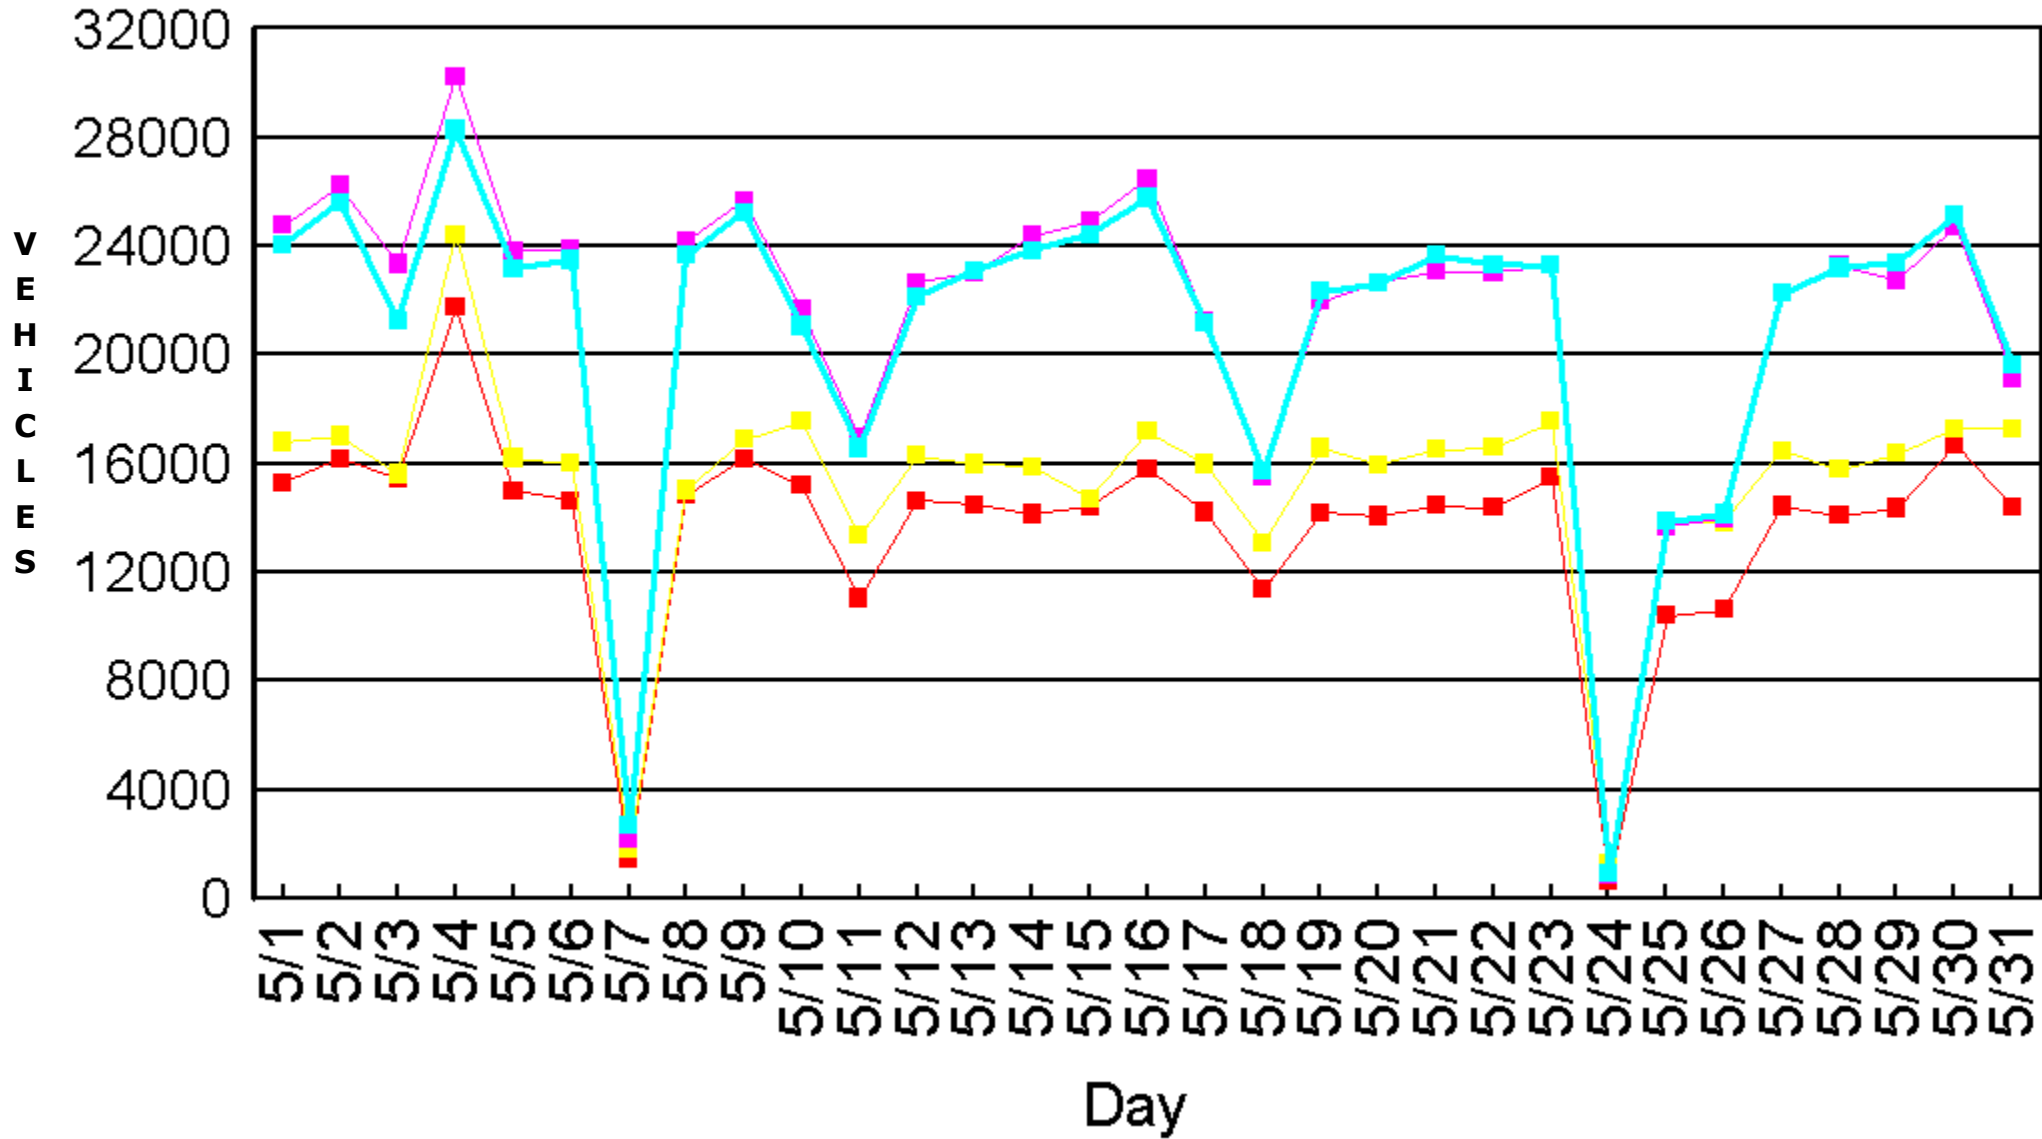

Intersection: 1520

N S E W

Volume per Multiple Days Graph

	N	S	E	W	Total
5/1	15285	16791	24752	24059	80887
5/1/2008 12:00:00AM	30	75	135	182	422
5/1/2008 12:15:00AM	25	73	121	184	403
5/1/2008 12:30:00AM	29	67	103	143	342
5/1/2008 12:45:00AM	16	48	85	123	272
5/1/2008 1:00:00AM	17	53	75	115	260
5/1/2008 1:15:00AM	8	74	110	131	323
5/1/2008 1:30:00AM	15	71	94	119	299
5/1/2008 1:45:00AM	16	73	85	126	300
5/1/2008 2:00:00AM	31	84	119	152	386
5/1/2008 2:15:00AM	14	73	94	121	302
5/1/2008 2:30:00AM	5	76	96	129	306
5/1/2008 2:45:00AM	12	66	78	96	252
5/1/2008 3:00:00AM	14	70	80	94	258
5/1/2008 3:15:00AM	12	57	69	81	219
5/1/2008 3:30:00AM	5	58	71	86	220
5/1/2008 3:45:00AM	8	63	78	94	243
5/1/2008 4:00:00AM	12	50	81	105	248
5/1/2008 4:15:00AM	1	44	59	83	187
5/1/2008 4:30:00AM	12	76	103	132	323
5/1/2008 4:45:00AM	19	64	103	131	317
5/1/2008 5:00:00AM	29	79	110	165	383
5/1/2008 5:15:00AM	21	72	113	154	360
5/1/2008 5:30:00AM	12	70	131	174	387
5/1/2008 5:45:00AM	35	100	173	253	561
5/1/2008 6:00:00AM	30	102	196	309	637
5/1/2008 6:15:00AM	30	93	216	302	641
5/1/2008 6:30:00AM	52	148	287	410	897