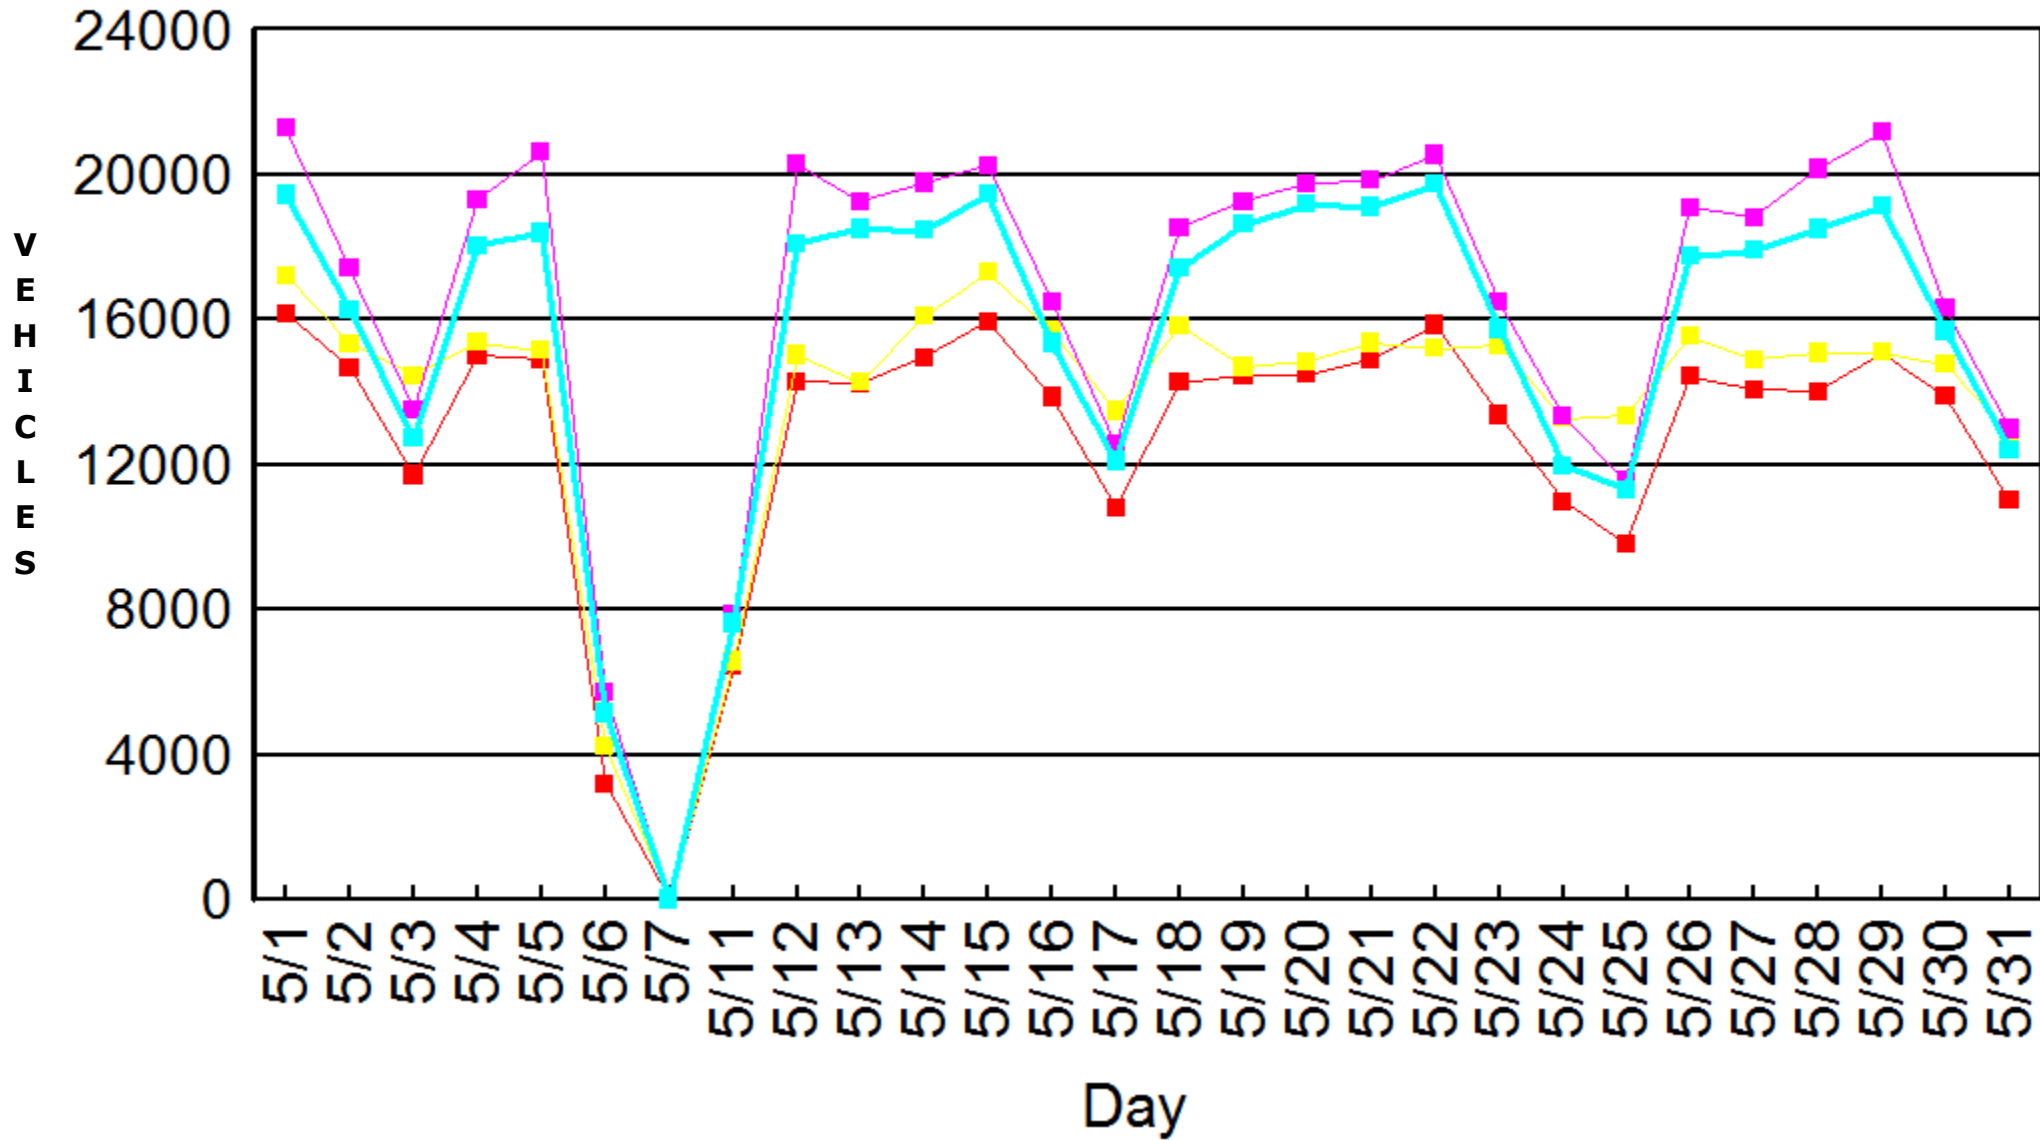

Intersection: 1520

N S E W

Volume per Multiple Days Graph

	N	S	E	W	Total
5/1	16153	17210	21285	19440	74088
5/1/2009 12:00:00AM	9	33	39	59	140
5/1/2009 12:05:00AM	11	39	54	69	173
5/1/2009 12:10:00AM	10	24	39	49	122
5/1/2009 12:15:00AM	8	39	55	70	172
5/1/2009 12:20:00AM	8	32	40	52	132
5/1/2009 12:25:00AM	5	28	36	51	120
5/1/2009 12:30:00AM	6	28	34	49	117
5/1/2009 12:35:00AM	9	27	38	48	122
5/1/2009 12:40:00AM	5	23	28	37	93
5/1/2009 12:45:00AM	4	15	19	36	74
5/1/2009 12:50:00AM	5	21	30	43	99
5/1/2009 12:55:00AM	6	29	49	54	138
5/1/2009 1:00:00AM	3	29	35	47	114
5/1/2009 1:05:00AM	8	20	26	37	91
5/1/2009 1:10:00AM	18	43	53	61	175
5/1/2009 1:15:00AM	7	24	31	43	105
5/1/2009 1:20:00AM	10	28	41	50	129
5/1/2009 1:25:00AM	8	26	34	40	108
5/1/2009 1:30:00AM	4	13	22	33	72
5/1/2009 1:35:00AM	4	18	25	28	75
5/1/2009 1:40:00AM	1	12	20	29	62
5/1/2009 1:45:00AM	9	29	35	41	114
5/1/2009 1:50:00AM	5	23	29	37	94
5/1/2009 1:55:00AM	5	25	30	36	96
5/1/2009 2:00:00AM	4	30	38	49	121
5/1/2009 2:05:00AM	7	32	43	50	132
5/1/2009 2:10:00AM	4	26	38	48	116