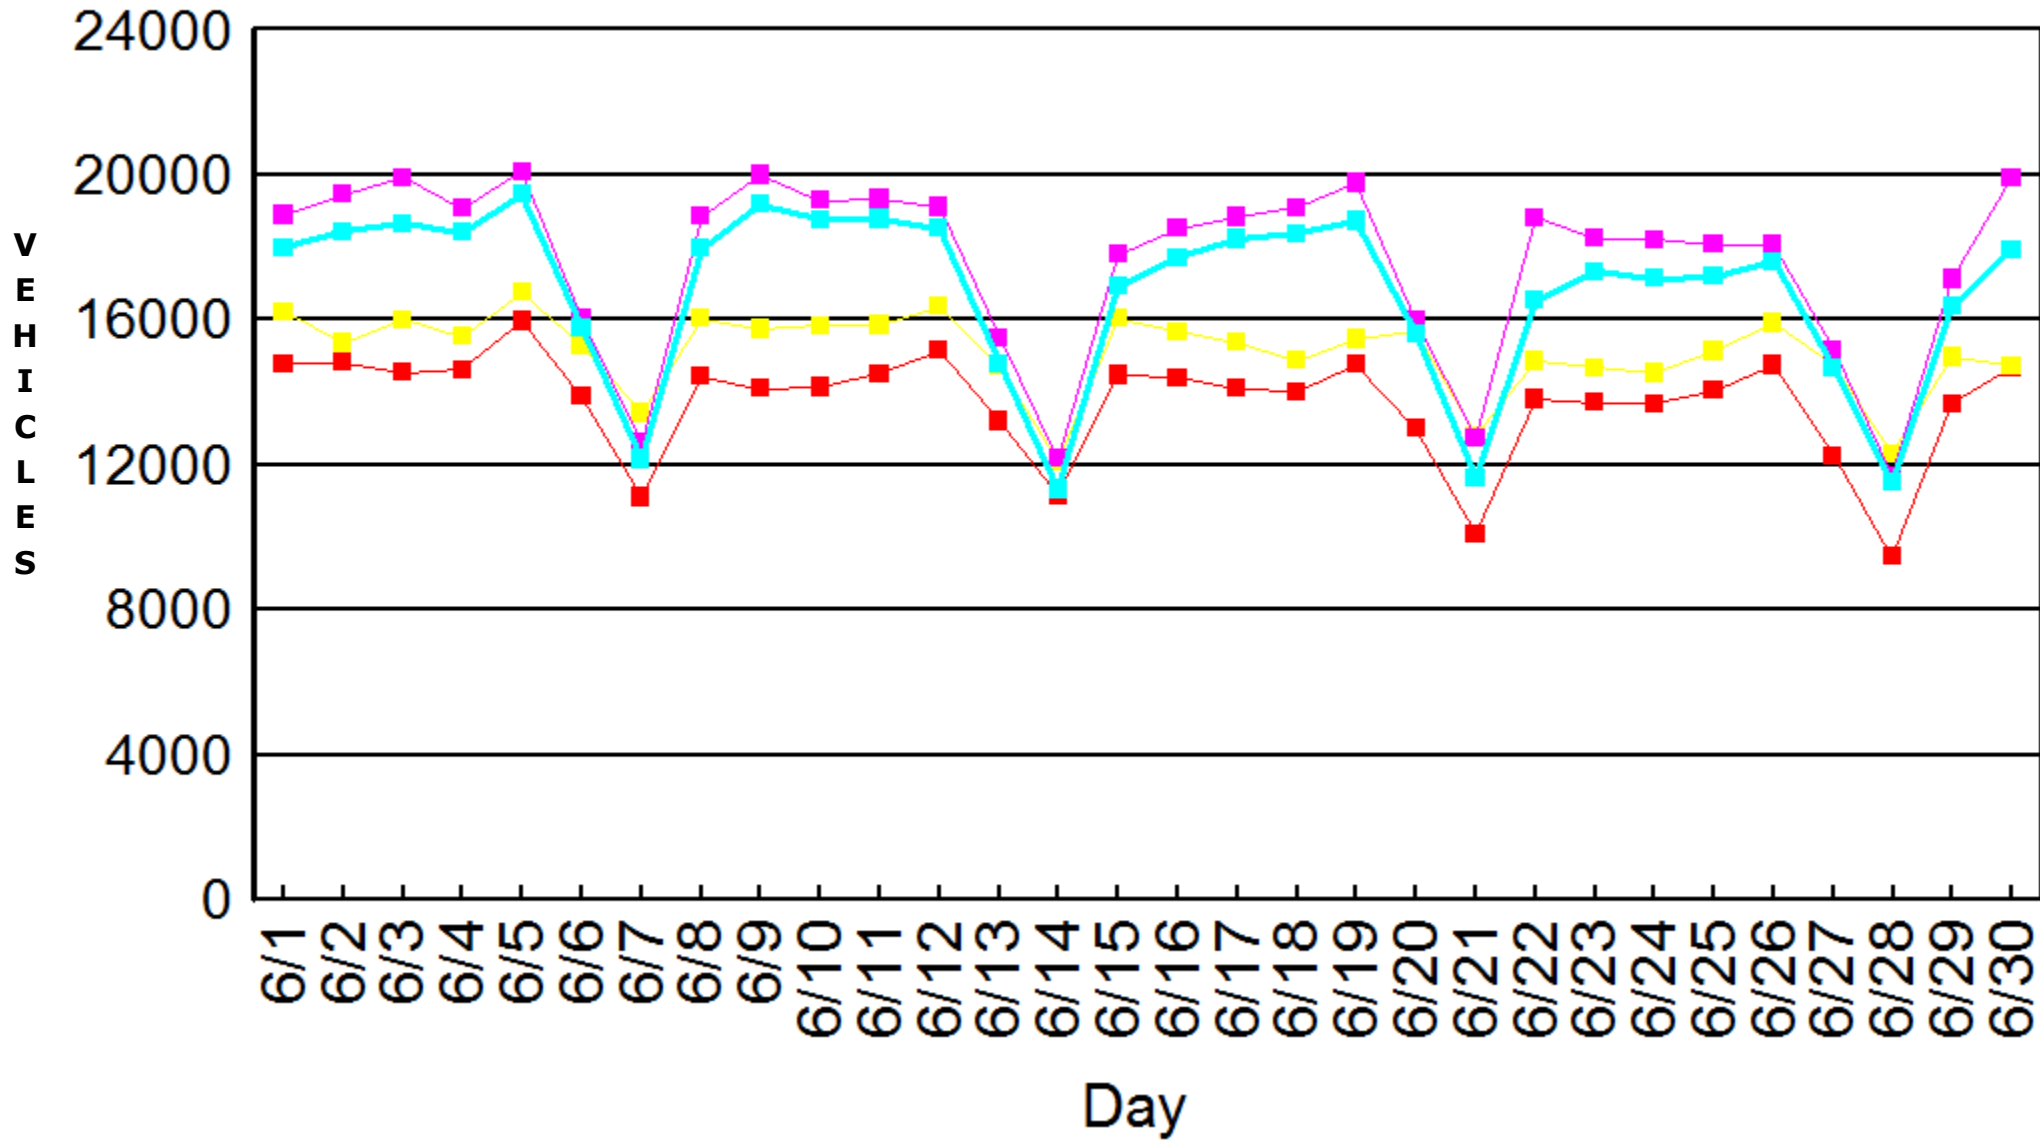

N S E W

Volume per Multiple Days Graph

	N	S	E	W	Total
6/1	14778	16224	18881	17983	67866
6/1/2009 12:00:00AM	14	69	75	92	250
6/1/2009 12:04:00AM	23	80	86	96	285
6/1/2009 12:05:00AM	0	0	0	0	0
6/1/2009 12:10:00AM	17	55	68	84	224
6/1/2009 12:15:00AM	14	43	62	86	205
6/1/2009 12:20:00AM	22	63	78	93	256
6/1/2009 12:25:00AM	11	49	60	66	186
6/1/2009 12:30:00AM	9	45	60	80	194
6/1/2009 12:35:00AM	12	71	80	89	252
6/1/2009 12:40:00AM	23	46	58	67	194
6/1/2009 12:45:00AM	10	39	49	55	153
6/1/2009 12:50:00AM	11	56	62	73	202
6/1/2009 12:55:00AM	12	41	53	59	165
6/1/2009 1:00:00AM	4	29	44	58	135
6/1/2009 1:05:00AM	12	46	52	62	172
6/1/2009 1:10:00AM	5	45	56	61	167
6/1/2009 1:15:00AM	13	42	46	55	156
6/1/2009 1:20:00AM	9	30	37	45	121
6/1/2009 1:25:00AM	7	37	44	46	134
6/1/2009 1:30:00AM	7	35	43	54	139
6/1/2009 1:35:00AM	8	24	32	40	104
6/1/2009 1:40:00AM	4	20	20	29	73
6/1/2009 1:45:00AM	6	27	33	44	110
6/1/2009 1:50:00AM	7	30	36	40	113
6/1/2009 1:55:00AM	5	16	18	25	64
6/1/2009 2:00:00AM	1	12	26	30	69
6/1/2009 2:05:00AM	10	18	28	35	91