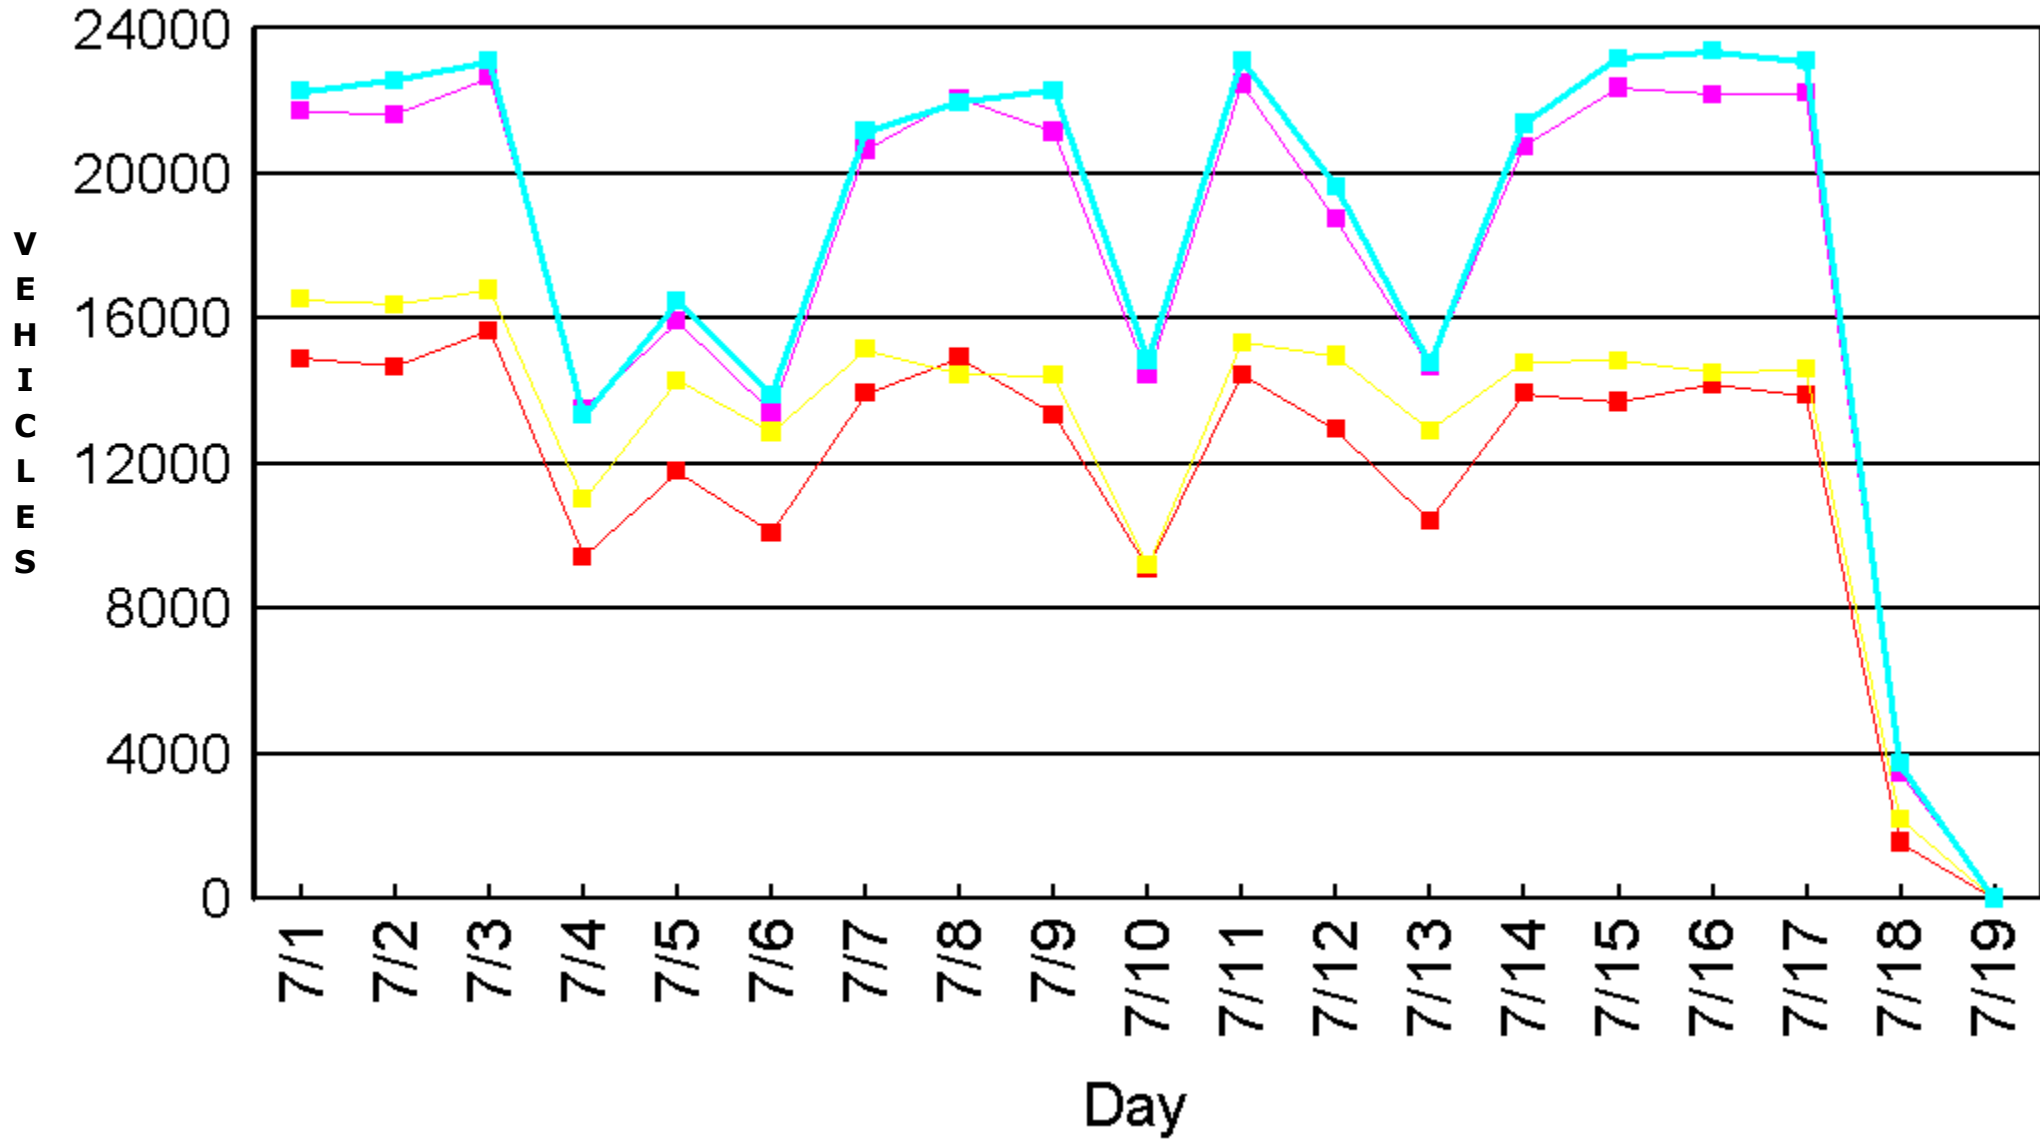

Intersection: 1520

N S E W

Volume per Multiple Days Graph

	N	S	E	W	Total
7/1	14902	16527	21721	22280	75430
7/1/2008 12:00:00AM	39	106	147	207	499
7/1/2008 12:15:00AM	38	88	129	163	418
7/1/2008 12:30:00AM	28	70	120	167	385
7/1/2008 12:45:00AM	26	69	107	153	355
7/1/2008 1:00:00AM	14	63	97	128	302
7/1/2008 1:15:00AM	19	53	81	118	271
7/1/2008 1:30:00AM	20	62	83	114	279
7/1/2008 1:45:00AM	19	64	90	113	286
7/1/2008 2:00:00AM	18	50	66	88	222
7/1/2008 2:15:00AM	18	53	77	96	244
7/1/2008 2:30:00AM	19	49	67	81	216
7/1/2008 2:45:00AM	12	49	68	91	220
7/1/2008 3:00:00AM	16	49	62	75	202
7/1/2008 3:15:00AM	13	36	48	68	165
7/1/2008 3:30:00AM	7	44	62	78	191
7/1/2008 3:45:00AM	7	36	54	79	176
7/1/2008 4:00:00AM	14	46	73	93	226
7/1/2008 4:15:00AM	10	40	66	93	209
7/1/2008 4:30:00AM	21	52	67	93	233
7/1/2008 4:45:00AM	11	41	68	108	228
7/1/2008 5:00:00AM	18	43	76	115	252
7/1/2008 5:15:00AM	16	70	111	141	338
7/1/2008 5:30:00AM	27	72	132	176	407
7/1/2008 5:30:00AM	27	72	132	176	407
7/1/2008 5:45:00AM	30	95	171	247	543
7/1/2008 6:00:00AM	48	105	197	297	647
7/1/2008 6:15:00AM	32	102	192	308	634