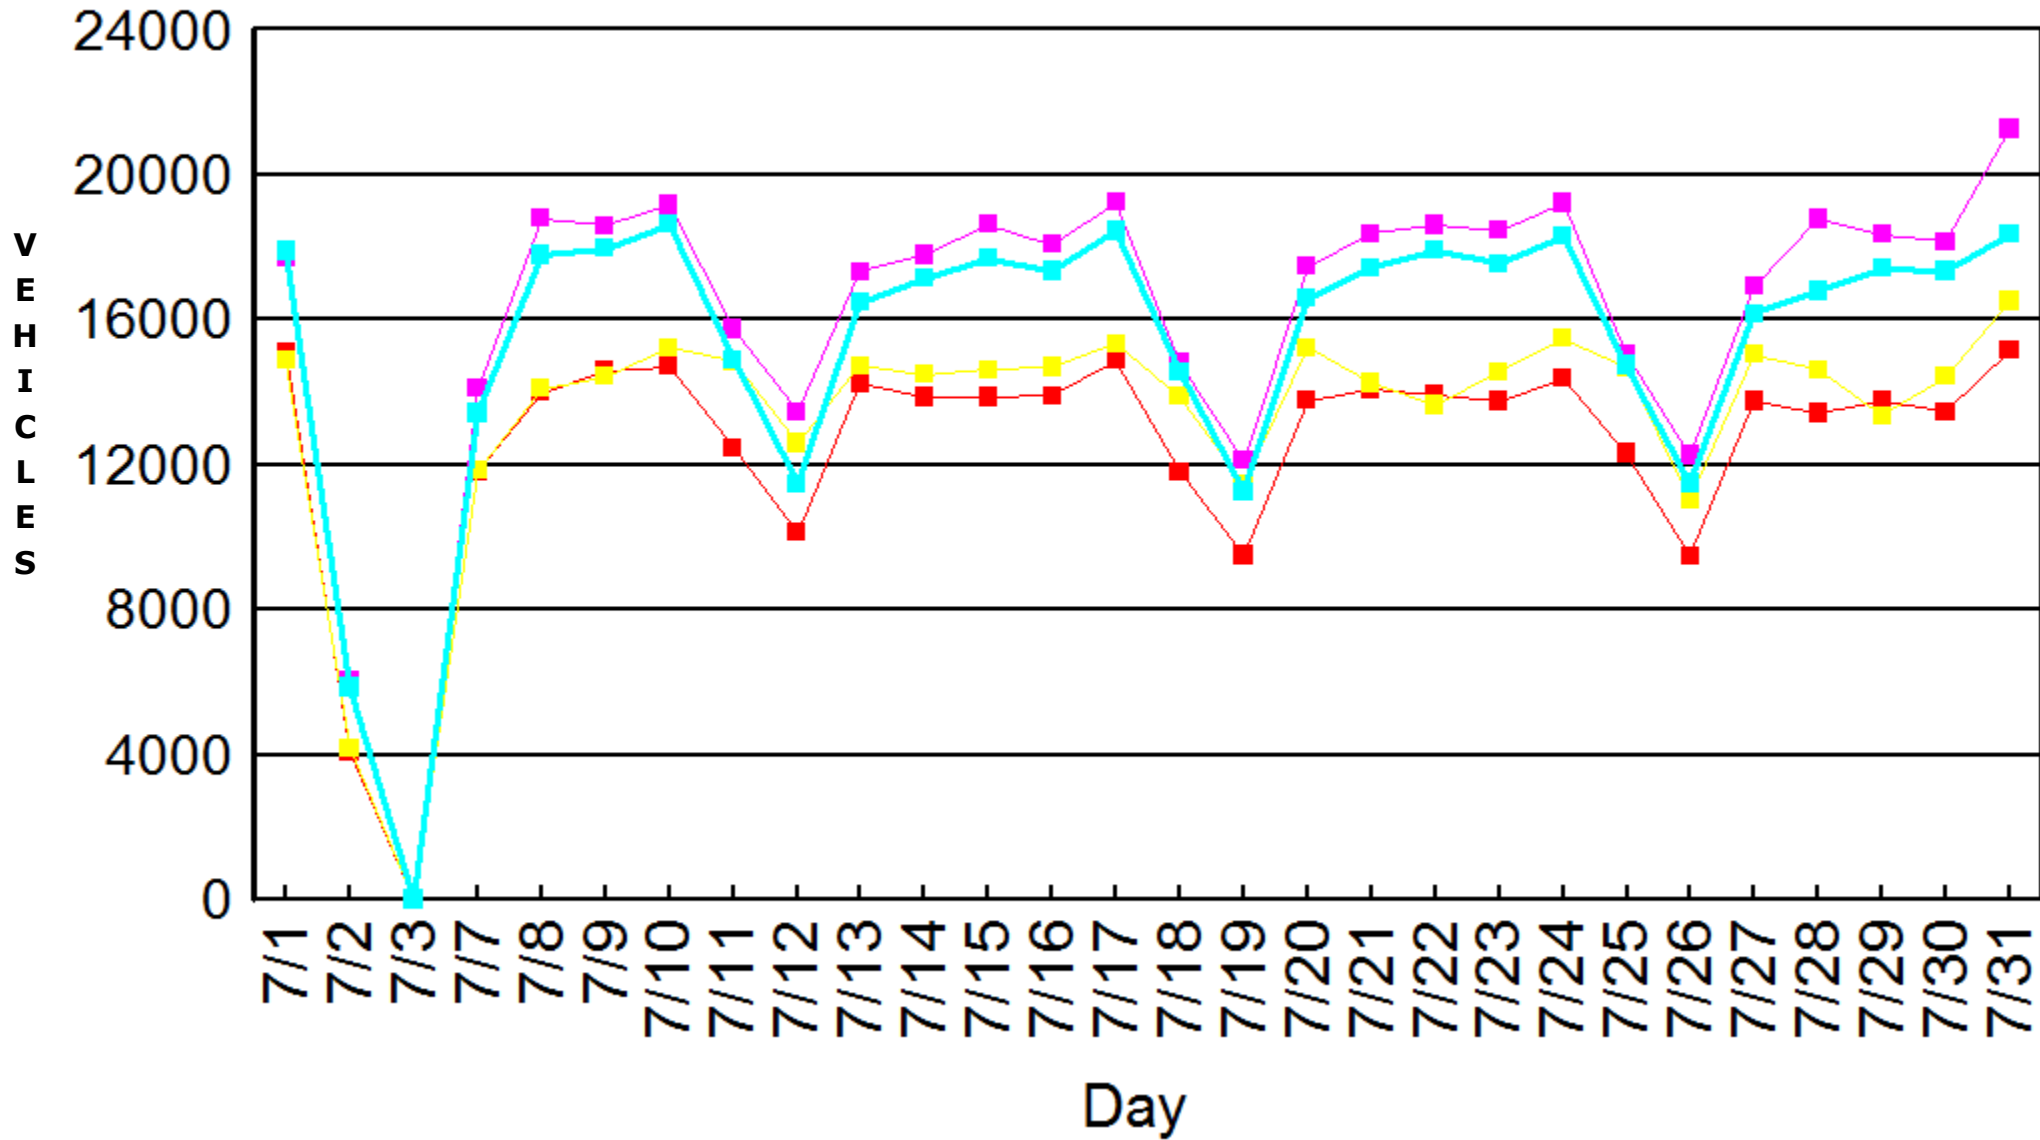

N S E W

Volume per Multiple Days Graph

	N	S	E	W	Total
7/1	15124	14867	17731	17896	65618
7/1/2009 12:00:00AM	14	26	39	50	129
7/1/2009 12:04:00AM	10	14	29	42	95
7/1/2009 12:05:00AM	0	0	0	0	0
7/1/2009 12:10:00AM	5	17	30	40	92
7/1/2009 12:15:00AM	5	16	28	44	93
7/1/2009 12:20:00AM	13	30	42	50	135
7/1/2009 12:25:00AM	7	22	41	50	120
7/1/2009 12:30:00AM	4	13	24	40	81
7/1/2009 12:35:00AM	8	16	20	32	76
7/1/2009 12:40:00AM	7	18	23	38	86
7/1/2009 12:45:00AM	12	15	18	36	81
7/1/2009 12:50:00AM	5	14	17	38	74
7/1/2009 12:55:00AM	9	21	26	36	92
7/1/2009 1:00:00AM	1	6	9	22	38
7/1/2009 1:05:00AM	3	11	22	34	70
7/1/2009 1:10:00AM	7	20	27	37	91
7/1/2009 1:15:00AM	2	8	14	24	48
7/1/2009 1:20:00AM	6	9	13	17	45
7/1/2009 1:25:00AM	15	23	36	46	120
7/1/2009 1:30:00AM	10	18	20	28	76
7/1/2009 1:35:00AM	3	14	23	27	67
7/1/2009 1:40:00AM	9	17	23	27	76
7/1/2009 1:45:00AM	8	14	19	31	72
7/1/2009 1:50:00AM	12	22	27	37	98
7/1/2009 1:55:00AM	8	19	20	30	77
7/1/2009 2:00:00AM	8	24	33	39	104
7/1/2009 2:05:00AM	3	14	20	22	59