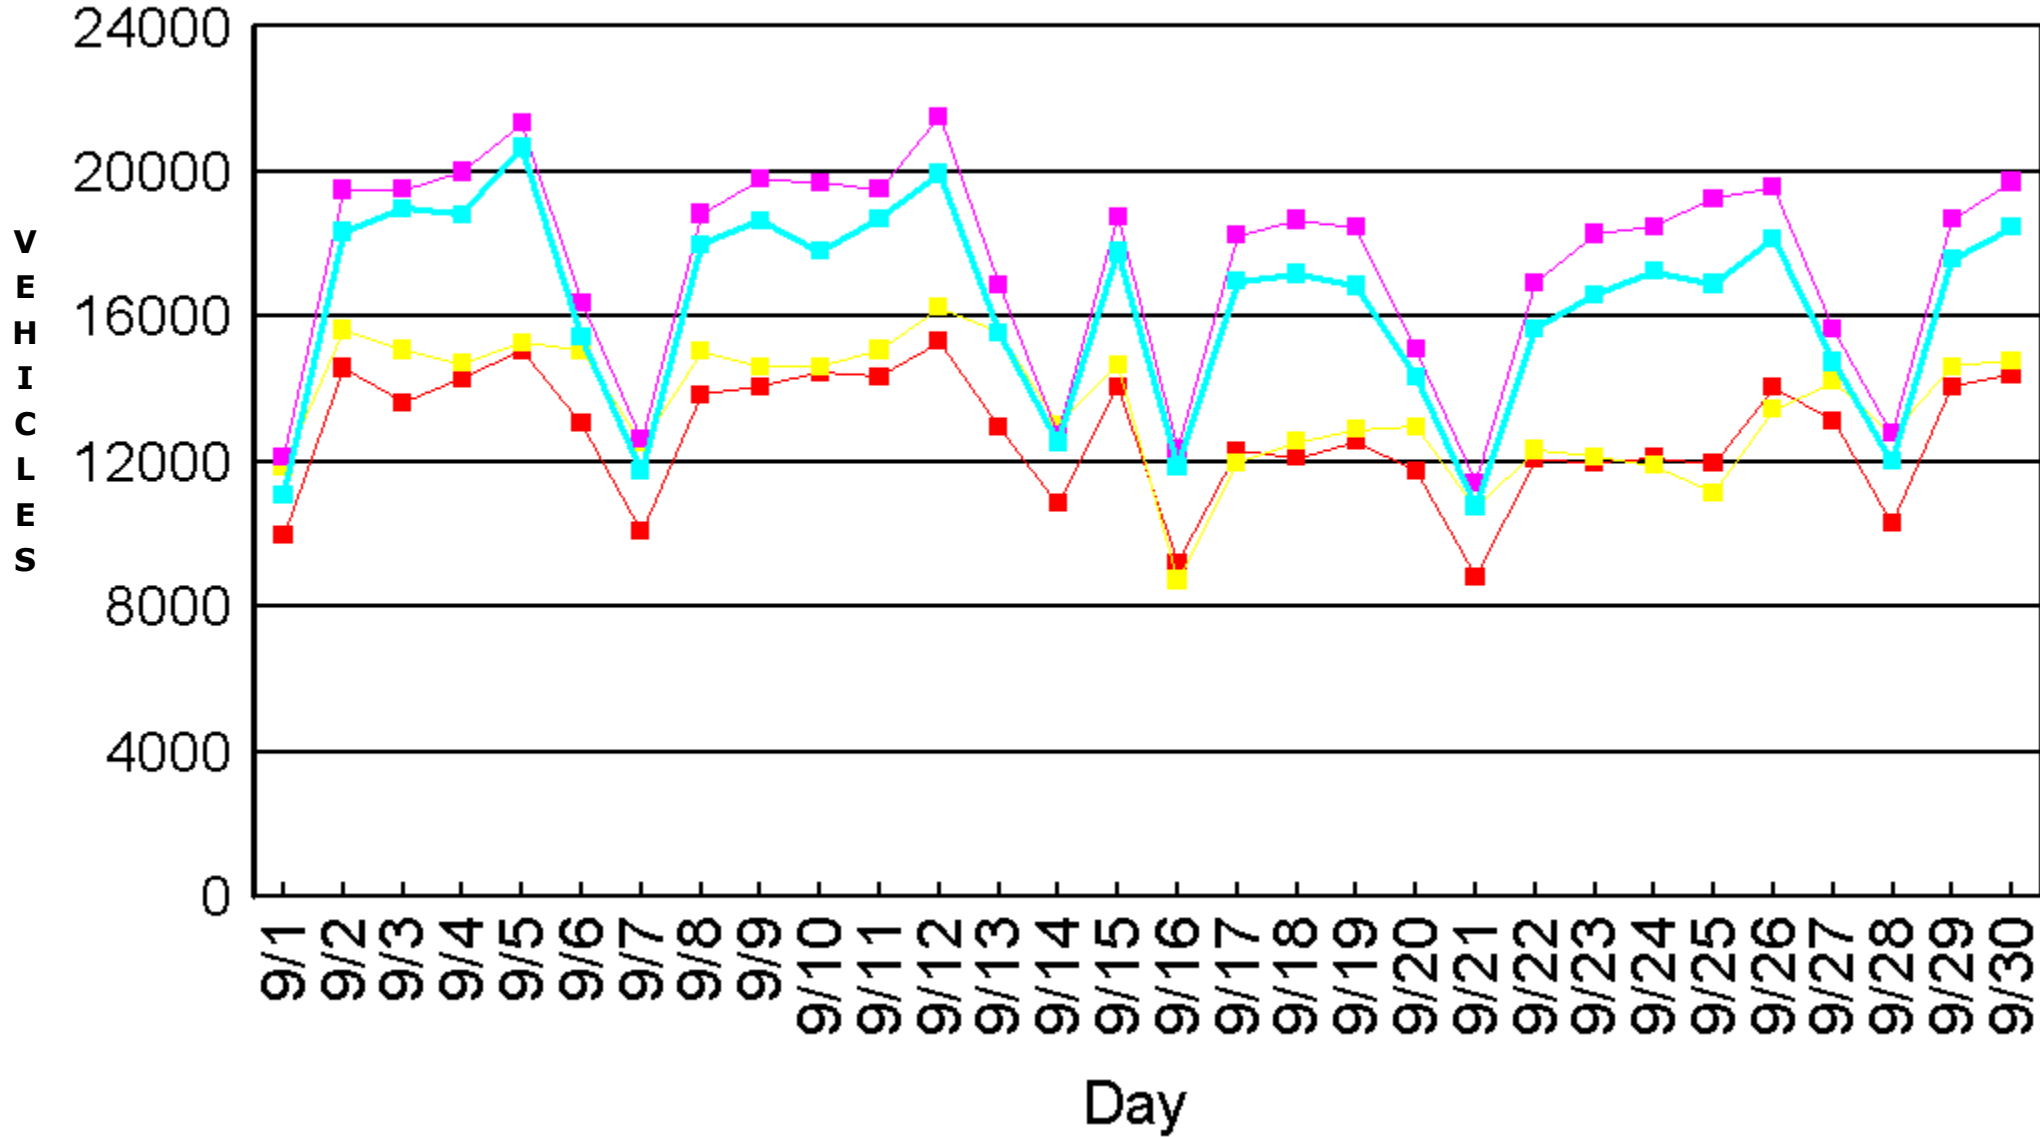

Intersection: 1520

N S E W

Volume per Multiple Days Graph

	N	S	E	W	Total
9/1	9953	11848	12128	11079	45008
9/1/2008 12:00:00AM	44	116	164	210	534
9/1/2008 12:14:00AM	40	97	148	187	472
9/1/2008 12:15:00AM	0	0	0	0	0
9/1/2008 12:30:00AM	37	122	163	209	531
9/1/2008 12:45:00AM	34	100	136	186	456
9/1/2008 1:00:00AM	41	72	119	154	386
9/1/2008 1:15:00AM	27	75	107	149	358
9/1/2008 1:30:00AM	18	55	77	100	250
9/1/2008 1:45:00AM	31	59	81	103	274
9/1/2008 2:00:00AM	36	51	62	79	228
9/1/2008 2:15:00AM	13	31	47	78	169
9/1/2008 2:30:00AM	22	38	61	85	206
9/1/2008 2:45:00AM	18	35	53	77	183
9/1/2008 3:00:00AM	12	29	44	56	141
9/1/2008 3:15:00AM	18	29	43	50	140
9/1/2008 3:30:00AM	7	13	18	36	74
9/1/2008 3:45:00AM	14	21	37	56	128
9/1/2008 4:00:00AM	18	26	44	60	148
9/1/2008 4:15:00AM	13	20	44	57	134
9/1/2008 4:30:00AM	14	17	33	42	106
9/1/2008 4:45:00AM	16	26	48	63	153
9/1/2008 5:00:00AM	11	24	47	70	152
9/1/2008 5:15:00AM	12	19	51	73	155
9/1/2008 5:30:00AM	11	23	46	60	140
9/1/2008 5:45:00AM	15	33	68	89	205
9/1/2008 6:00:00AM	21	32	62	98	213
9/1/2008 6:15:00AM	15	30	64	92	201