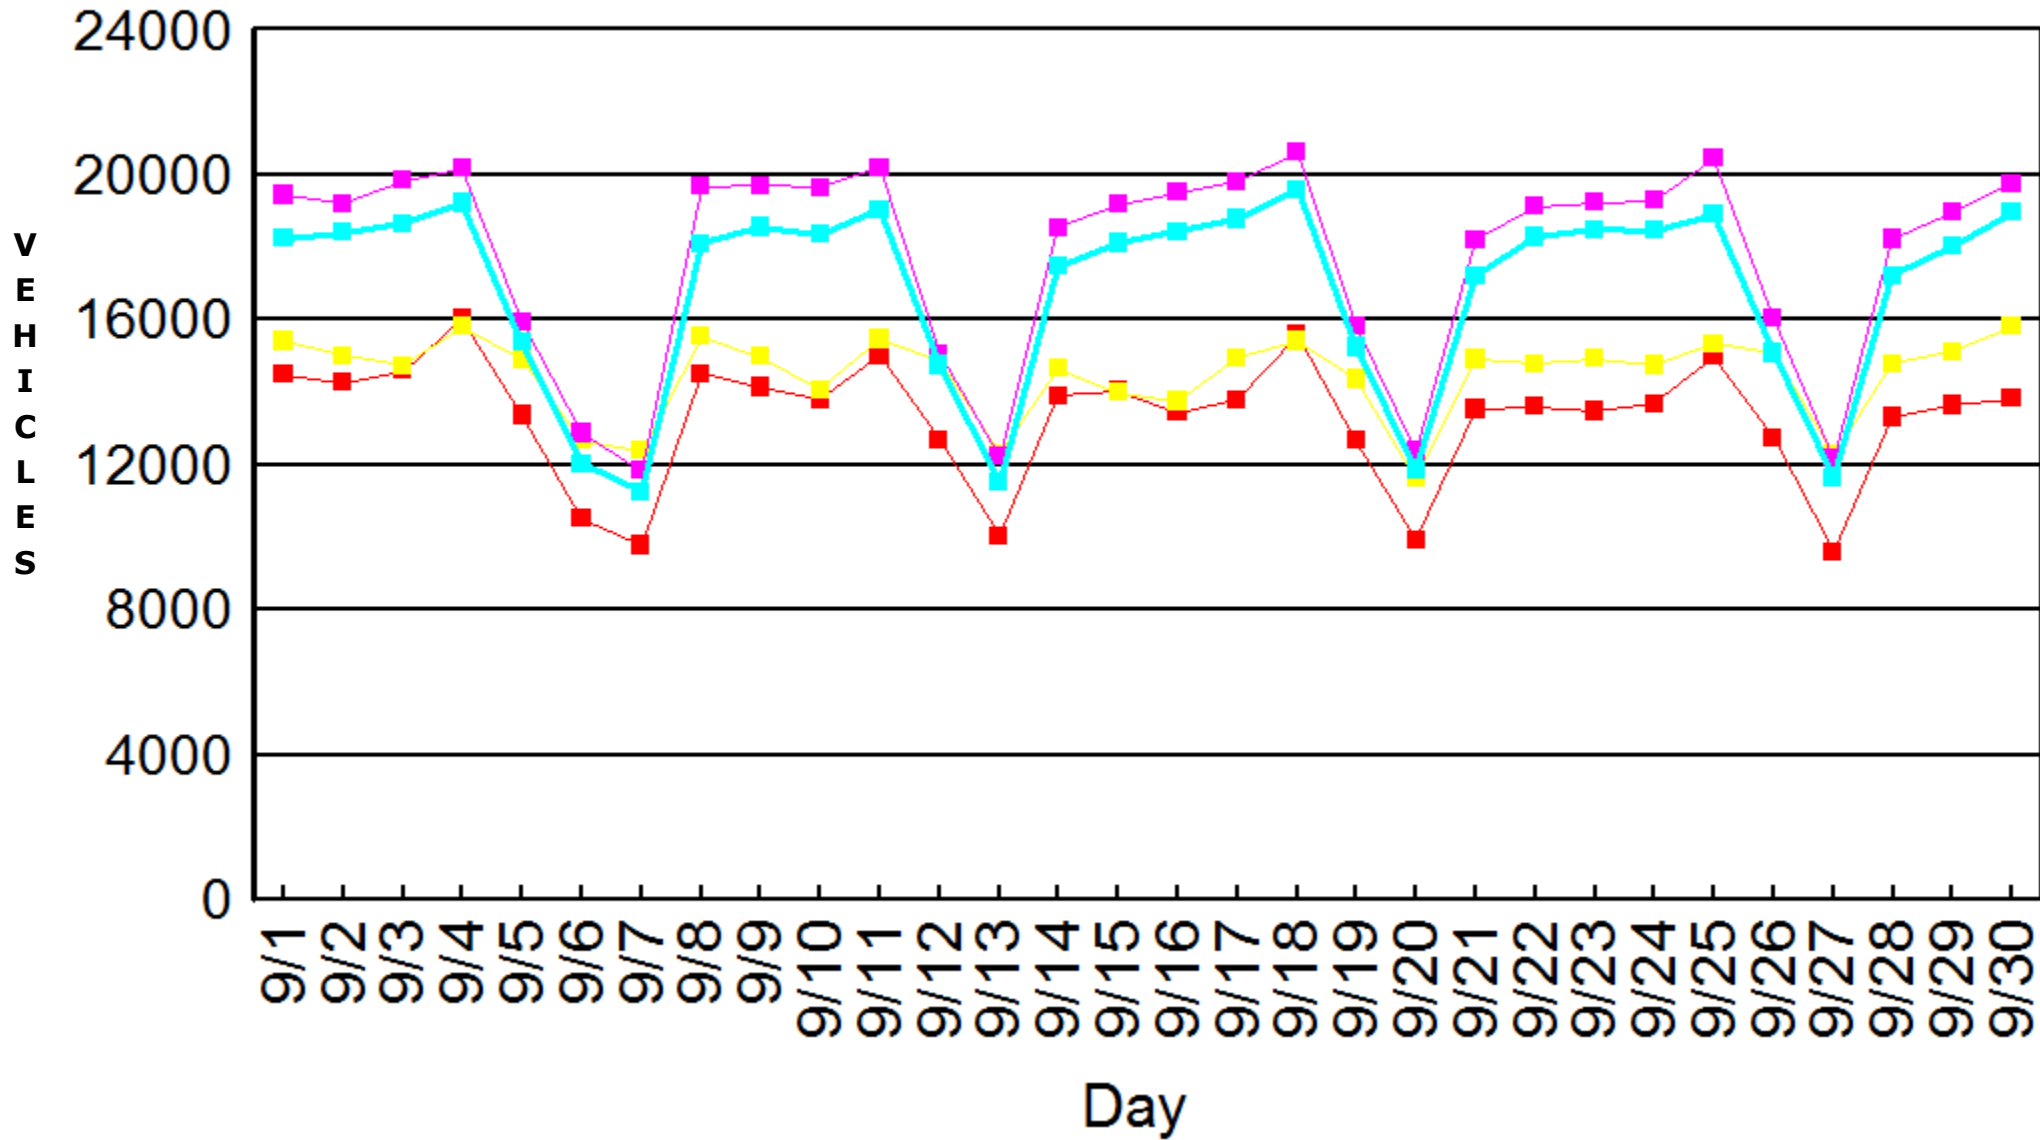

Intersection: 1520

N S E W

Volume per Multiple Days Graph

	N	S	E	W	Total
9/1	14492	15411	19442	18250	67595
9/1/2009 12:00:00AM	16	36	42	53	147
9/1/2009 12:04:00AM	5	20	26	41	92
9/1/2009 12:05:00AM	0	0	0	0	0
9/1/2009 12:10:00AM	9	23	35	48	115
9/1/2009 12:15:00AM	8	26	39	48	121
9/1/2009 12:20:00AM	13	28	34	48	123
9/1/2009 12:25:00AM	12	28	38	46	124
9/1/2009 12:30:00AM	9	19	23	33	84
9/1/2009 12:35:00AM	12	30	38	47	127
9/1/2009 12:40:00AM	7	18	32	42	99
9/1/2009 12:45:00AM	3	11	20	30	64
9/1/2009 12:50:00AM	8	25	31	42	106
9/1/2009 12:55:00AM	5	20	30	41	96
9/1/2009 1:00:00AM	6	13	19	23	61
9/1/2009 1:05:00AM	6	14	18	26	64
9/1/2009 1:10:00AM	2	13	23	32	70
9/1/2009 1:15:00AM	9	19	20	27	75
9/1/2009 1:20:00AM	6	17	23	29	75
9/1/2009 1:25:00AM	3	10	14	23	50
9/1/2009 1:30:00AM	3	14	14	19	50
9/1/2009 1:35:00AM	2	11	12	20	45
9/1/2009 1:40:00AM	3	13	18	24	58
9/1/2009 1:45:00AM	5	13	16	21	55
9/1/2009 1:50:00AM	7	19	23	32	81
9/1/2009 1:55:00AM	4	17	27	33	81
9/1/2009 2:00:00AM	4	12	16	23	55
9/1/2009 2:05:00AM	0	13	17	25	55