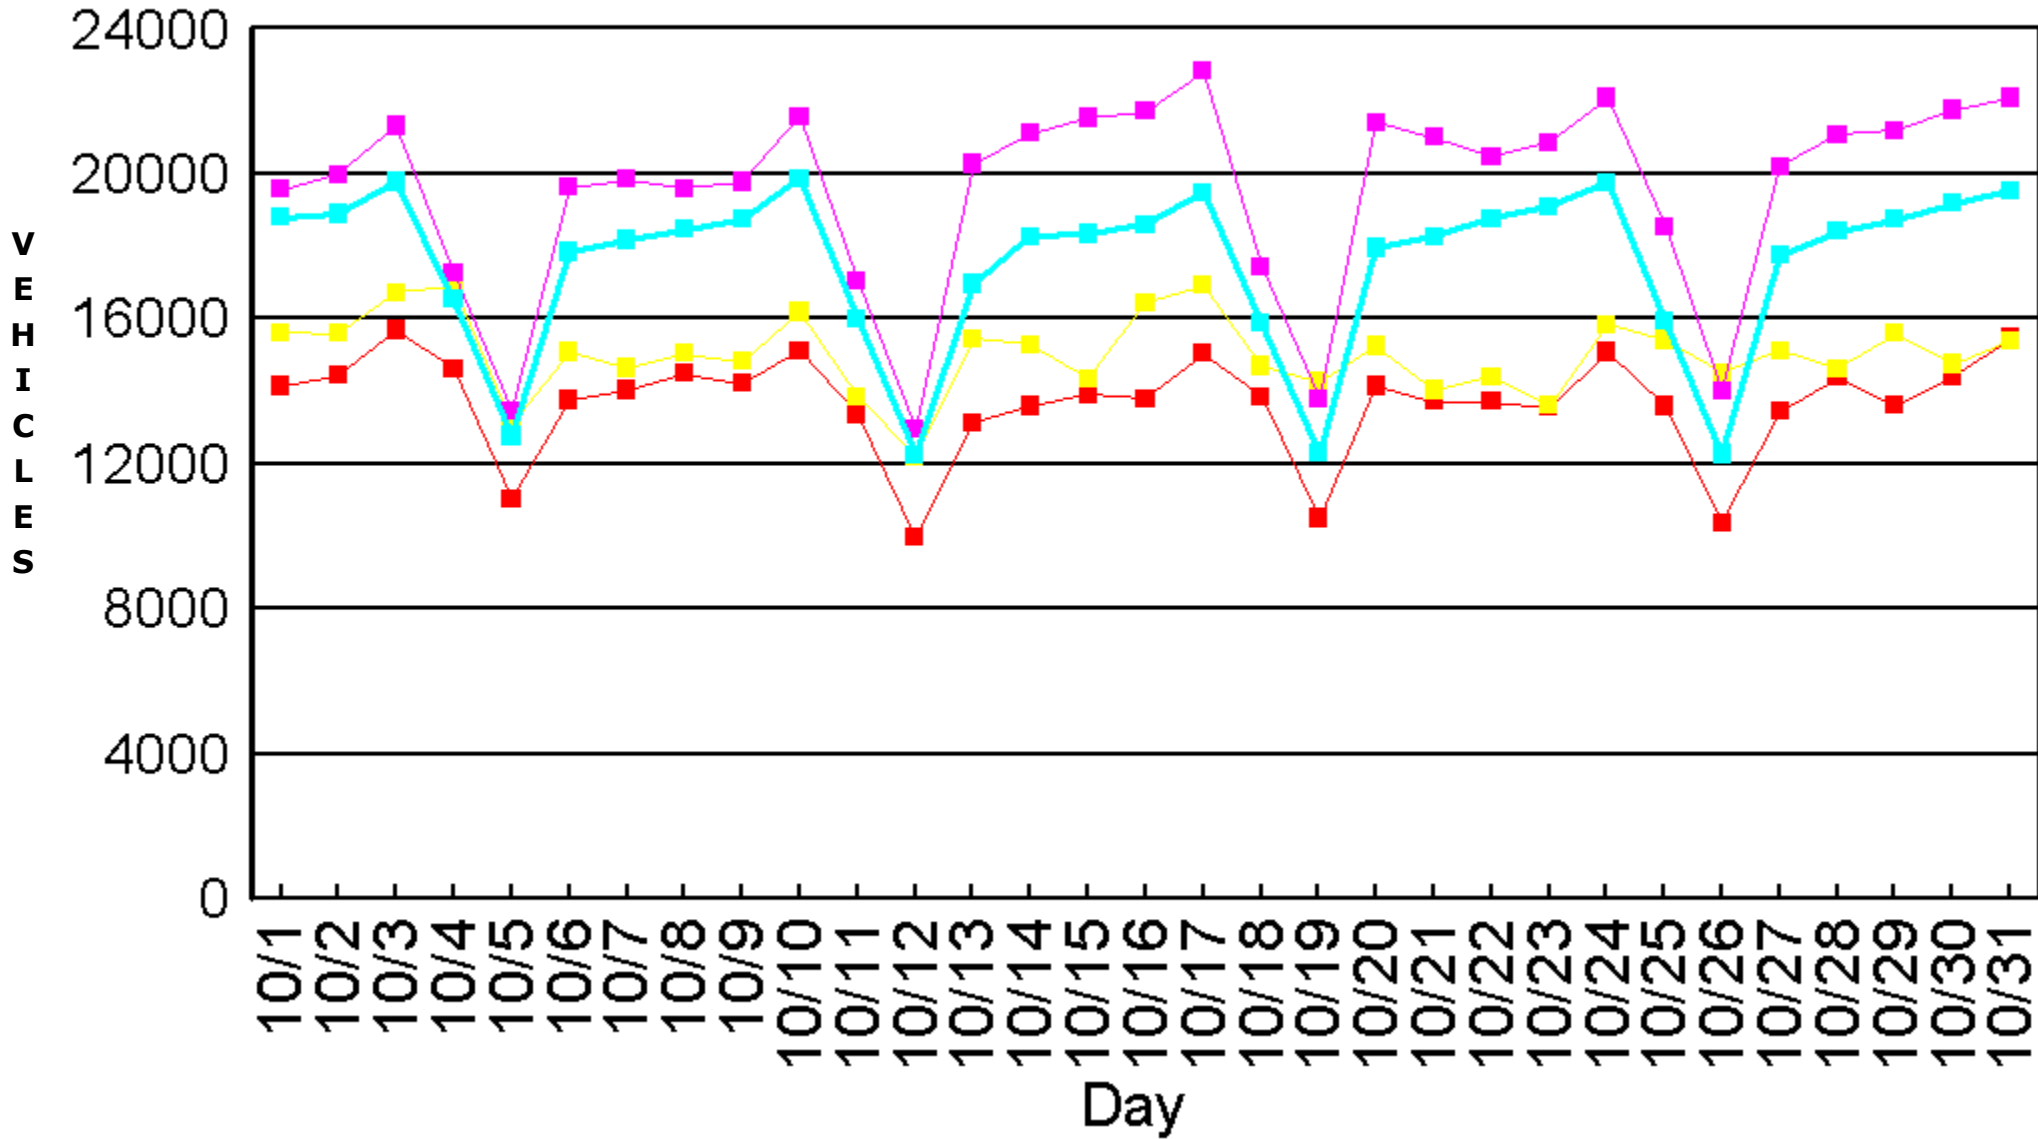

Intersection: 1520

N S E W

Volume per Multiple Days Graph

	N	S	E	W	Total
10/1	14142	15609	19564	18803	68118
10/1/2008 12:00:00AM	36	83	106	146	371
10/1/2008 12:14:00AM	41	87	119	167	414
10/1/2008 12:15:00AM	0	0	0	0	0
10/1/2008 12:30:00AM	29	83	105	137	354
10/1/2008 12:45:00AM	25	67	95	116	303
10/1/2008 1:00:00AM	16	64	84	107	271
10/1/2008 1:15:00AM	18	57	76	117	268
10/1/2008 1:30:00AM	20	66	82	114	282
10/1/2008 1:45:00AM	23	76	98	117	314
10/1/2008 2:00:00AM	14	44	73	87	218
10/1/2008 2:15:00AM	23	53	65	84	225
10/1/2008 2:30:00AM	16	57	69	75	217
10/1/2008 2:45:00AM	15	66	87	97	265
10/1/2008 3:00:00AM	6	48	55	62	171
10/1/2008 3:15:00AM	5	45	49	59	158
10/1/2008 3:30:00AM	10	62	80	90	242
10/1/2008 3:45:00AM	10	68	86	100	264
10/1/2008 4:00:00AM	14	52	66	83	215
10/1/2008 4:15:00AM	15	51	68	75	209
10/1/2008 4:30:00AM	7	58	77	103	245
10/1/2008 4:45:00AM	18	65	99	131	313
10/1/2008 5:00:00AM	25	59	90	141	315
10/1/2008 5:15:00AM	23	58	96	127	304
10/1/2008 5:30:00AM	26	87	145	197	455
10/1/2008 5:45:00AM	27	86	161	219	493
10/1/2008 6:00:00AM	36	103	197	294	630
10/1/2008 6:15:00AM	27	90	174	256	547