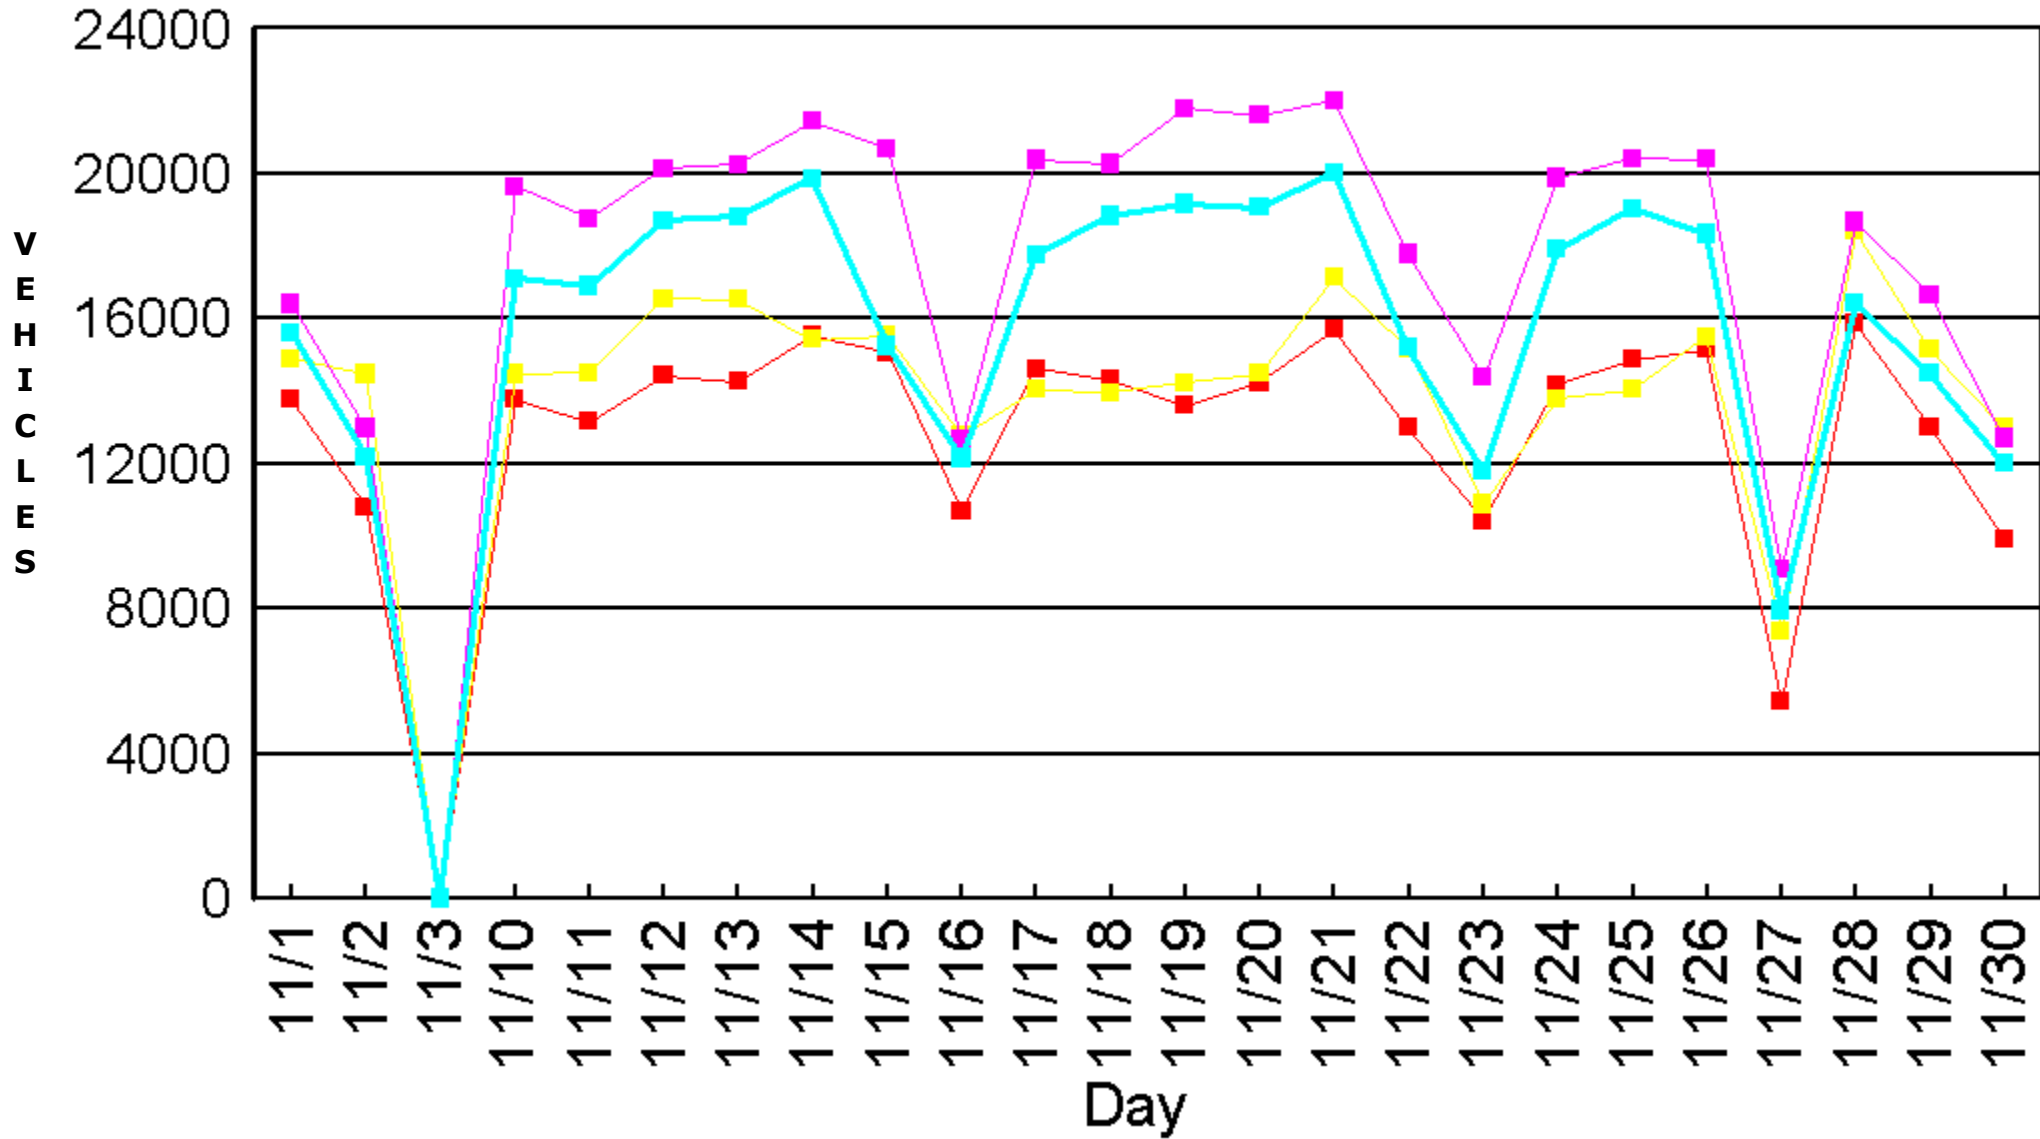

Intersection: 1520

N S E W

Volume per Multiple Days Graph

	N	S	E	W	Total
11/1	13758	14888	16405	15610	60661
11/1/2008 12:00:00AM	74	154	236	335	799
11/1/2008 12:14:00AM	45	108	211	294	658
11/1/2008 12:15:00AM	1	1	1	1	4
11/1/2008 12:30:00AM	59	120	213	291	683
11/1/2008 12:45:00AM	52	108	174	257	591
11/1/2008 1:00:00AM	36	97	177	241	551
11/1/2008 1:15:00AM	42	100	170	235	547
11/1/2008 1:30:00AM	43	98	159	221	521
11/1/2008 1:45:00AM	57	105	176	244	582
11/1/2008 2:00:00AM	68	122	205	279	674
11/1/2008 2:15:00AM	47	89	172	228	536
11/1/2008 2:30:00AM	37	98	145	211	491
11/1/2008 2:45:00AM	45	97	135	176	453
11/1/2008 3:00:00AM	32	49	88	121	290
11/1/2008 3:15:00AM	29	65	109	143	346
11/1/2008 3:30:00AM	16	35	76	103	230
11/1/2008 3:45:00AM	18	47	71	101	237
11/1/2008 4:00:00AM	23	36	63	98	220
11/1/2008 4:15:00AM	28	41	61	89	219
11/1/2008 4:30:00AM	15	32	56	79	182
11/1/2008 4:45:00AM	12	24	51	85	172
11/1/2008 5:00:00AM	18	33	55	86	192
11/1/2008 5:15:00AM	17	30	56	75	178
11/1/2008 5:30:00AM	16	34	60	88	198
11/1/2008 5:45:00AM	13	29	69	91	202
11/1/2008 6:00:00AM	35	53	90	132	310
11/1/2008 6:14:00AM	25	48	96	130	299