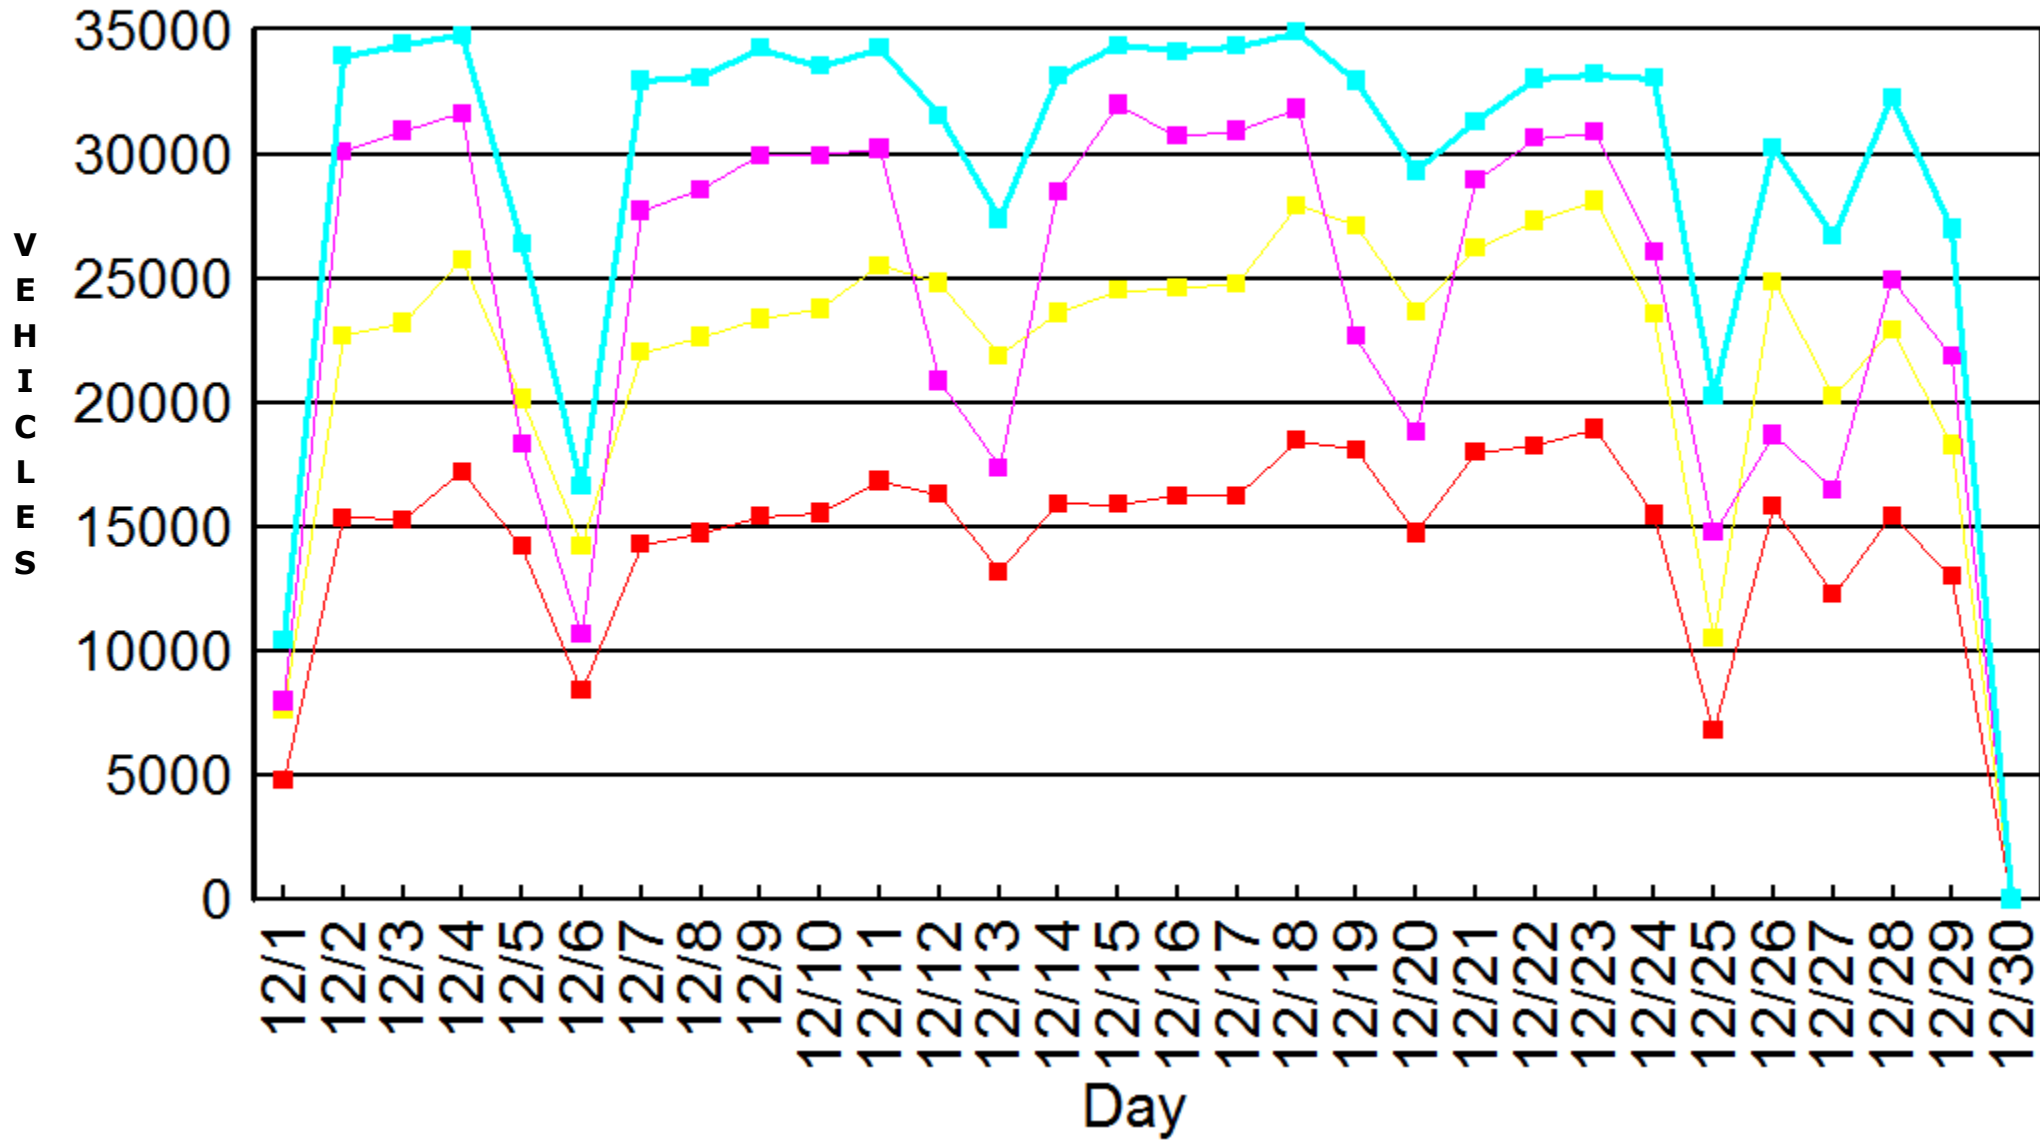

N S E W

Volume per Multiple Days Graph

	N	S	E	W	Total
12/1	4760	7606	7975	10419	30760
12/1/2009 4:45:00PM	82	241	467	655	1445
12/1/2009 4:50:00PM	113	256	398	591	1358
12/1/2009 4:55:00PM	97	205	388	572	1262
12/1/2009 5:00:00PM	100	238	387	585	1310
12/1/2009 5:05:00PM	110	273	470	646	1499
12/1/2009 5:10:00PM	103	236	398	552	1289
12/1/2009 5:15:00PM	102	287	538	717	1644
12/1/2009 5:20:00PM	106	261	463	625	1455
12/1/2009 5:25:00PM	95	248	463	623	1429
12/1/2009 5:30:00PM	110	243	476	632	1461
12/1/2009 5:35:00PM	81	207	462	651	1401
12/1/2009 5:40:00PM	116	243	458	614	1431
12/1/2009 5:45:00PM	98	247	556	724	1625
12/1/2009 5:50:00PM	106	227	364	521	1218
12/1/2009 5:55:00PM	82	220	388	569	1259
12/1/2009 6:00:00PM	106	240	368	537	1251
12/1/2009 6:05:00PM	74	216	378	571	1239
12/1/2009 6:10:00PM	104	243	370	531	1248
12/1/2009 6:15:00PM	85	209	365	559	1218
12/1/2009 6:20:00PM	84	199	332	489	1104
12/1/2009 6:25:00PM	96	214	377	548	1235
12/1/2009 6:30:00PM	103	213	318	493	1127
12/1/2009 6:35:00PM	92	207	307	459	1065
12/1/2009 6:40:00PM	92	185	315	500	1092
12/1/2009 6:45:00PM	95	231	360	546	1232
12/1/2009 6:50:00PM	79	198	324	494	1095
12/1/2009 6:55:00PM	91	217	348	523	1179