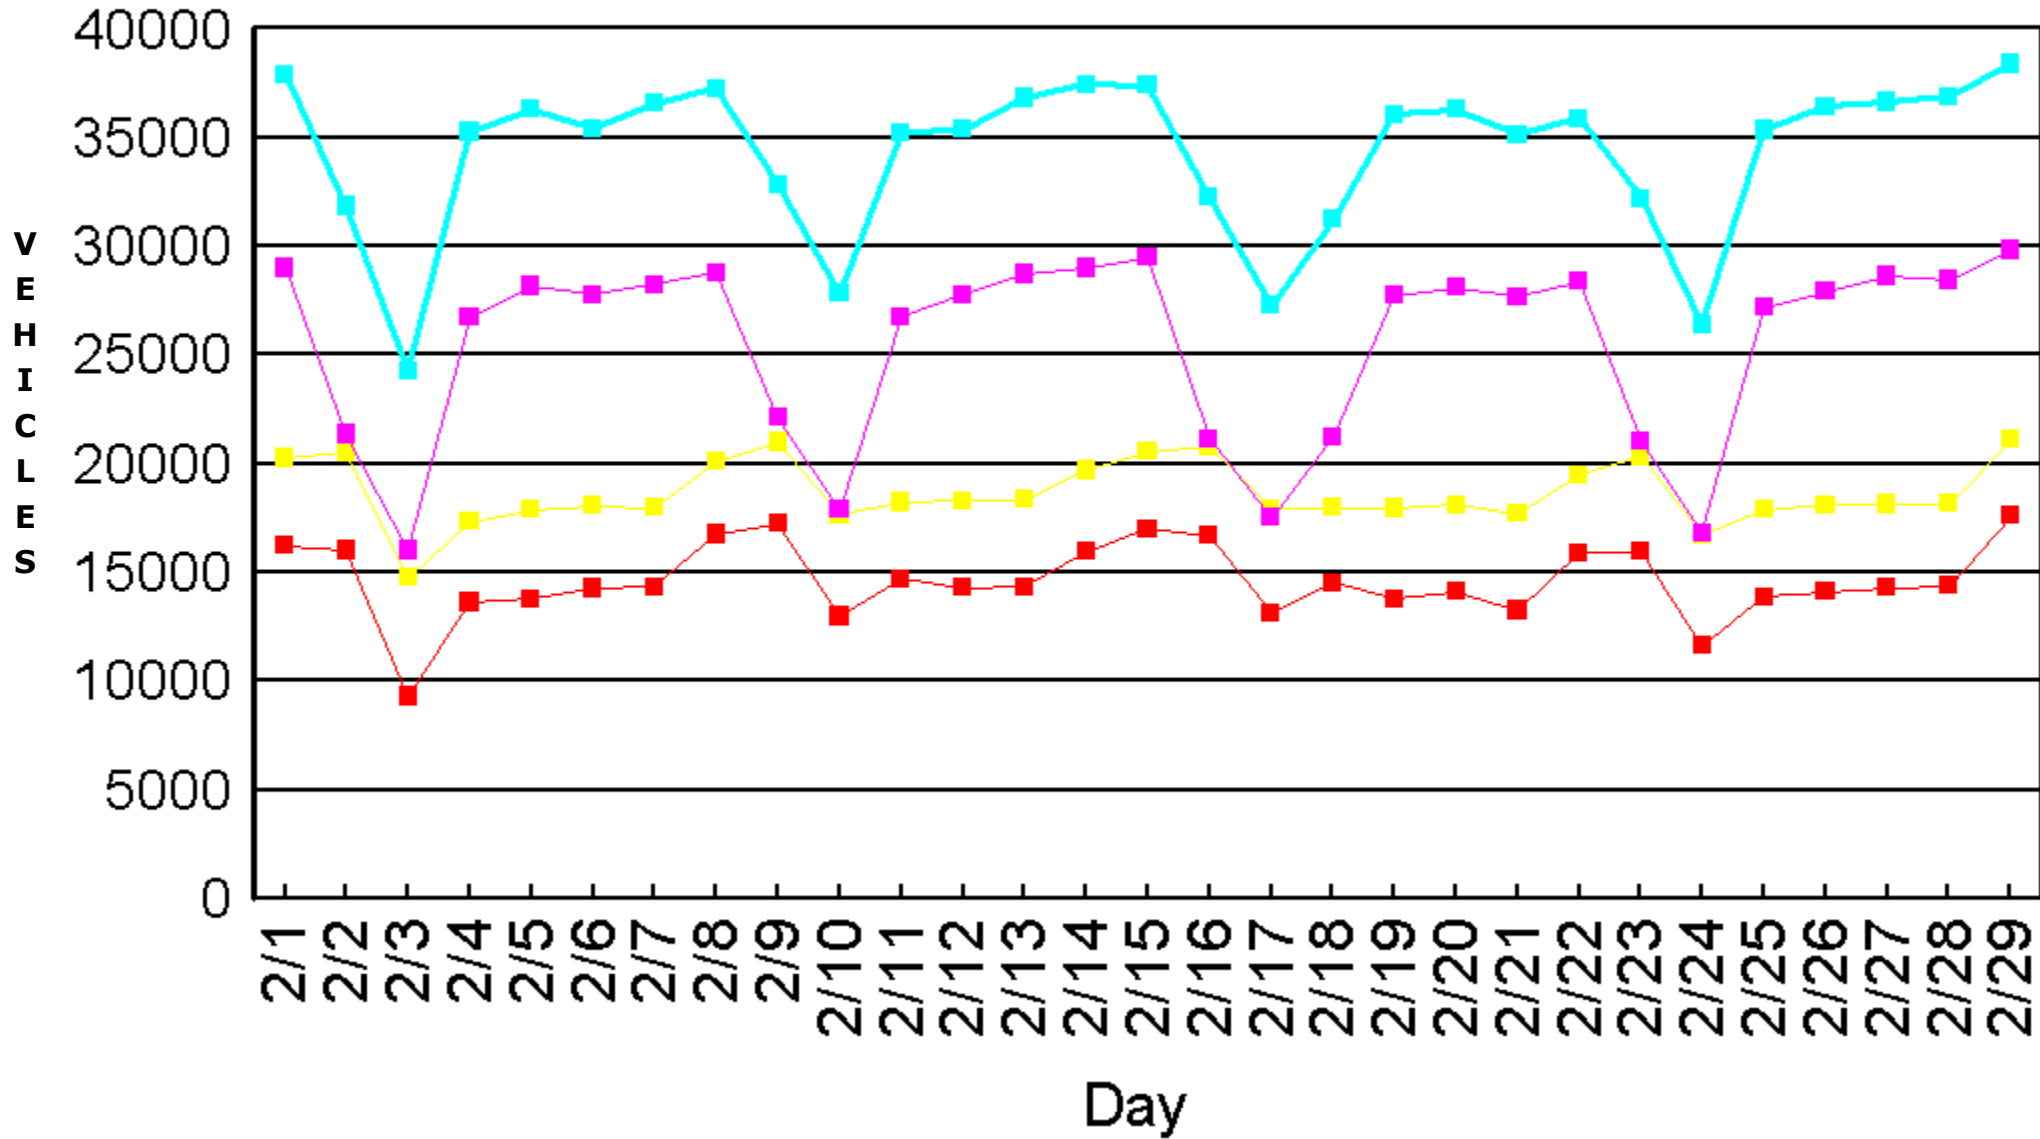

Intersection: 1530

N S E W

Volume per Multiple Days Graph

	N	S	E	W	Total
2/1	16218	20244	28989	37879	103330
2/1/2008 12:00:00AM	19	85	132	255	491
2/1/2008 12:15:00AM	18	66	109	182	375
2/1/2008 12:30:00AM	25	60	96	176	357
2/1/2008 12:45:00AM	22	59	88	167	336
2/1/2008 1:00:00AM	17	46	68	120	251
2/1/2008 1:15:00AM	15	40	63	116	234
2/1/2008 1:30:00AM	20	43	60	130	253
2/1/2008 1:45:00AM	11	23	47	99	180
2/1/2008 2:00:00AM	14	28	49	99	190
2/1/2008 2:15:00AM	14	25	45	80	164
2/1/2008 2:30:00AM	17	28	44	91	180
2/1/2008 2:45:00AM	7	26	38	92	163
2/1/2008 3:00:00AM	12	28	41	76	157
2/1/2008 3:15:00AM	8	25	39	59	131
2/1/2008 3:30:00AM	7	22	41	63	133
2/1/2008 3:45:00AM	9	46	75	126	256
2/1/2008 4:00:00AM	8	42	78	152	280
2/1/2008 4:15:00AM	9	33	57	81	180
2/1/2008 4:30:00AM	4	33	56	83	176
2/1/2008 4:45:00AM	16	58	100	157	331
2/1/2008 5:00:00AM	23	60	99	208	390
2/1/2008 5:15:00AM	14	51	92	157	314
2/1/2008 5:30:00AM	9	52	123	190	374
2/1/2008 5:45:00AM	13	57	153	287	510
2/1/2008 6:00:00AM	21	97	253	472	843
2/1/2008 6:15:00AM	27	103	226	424	780
2/1/2008 6:30:00AM	21	115	286	515	937