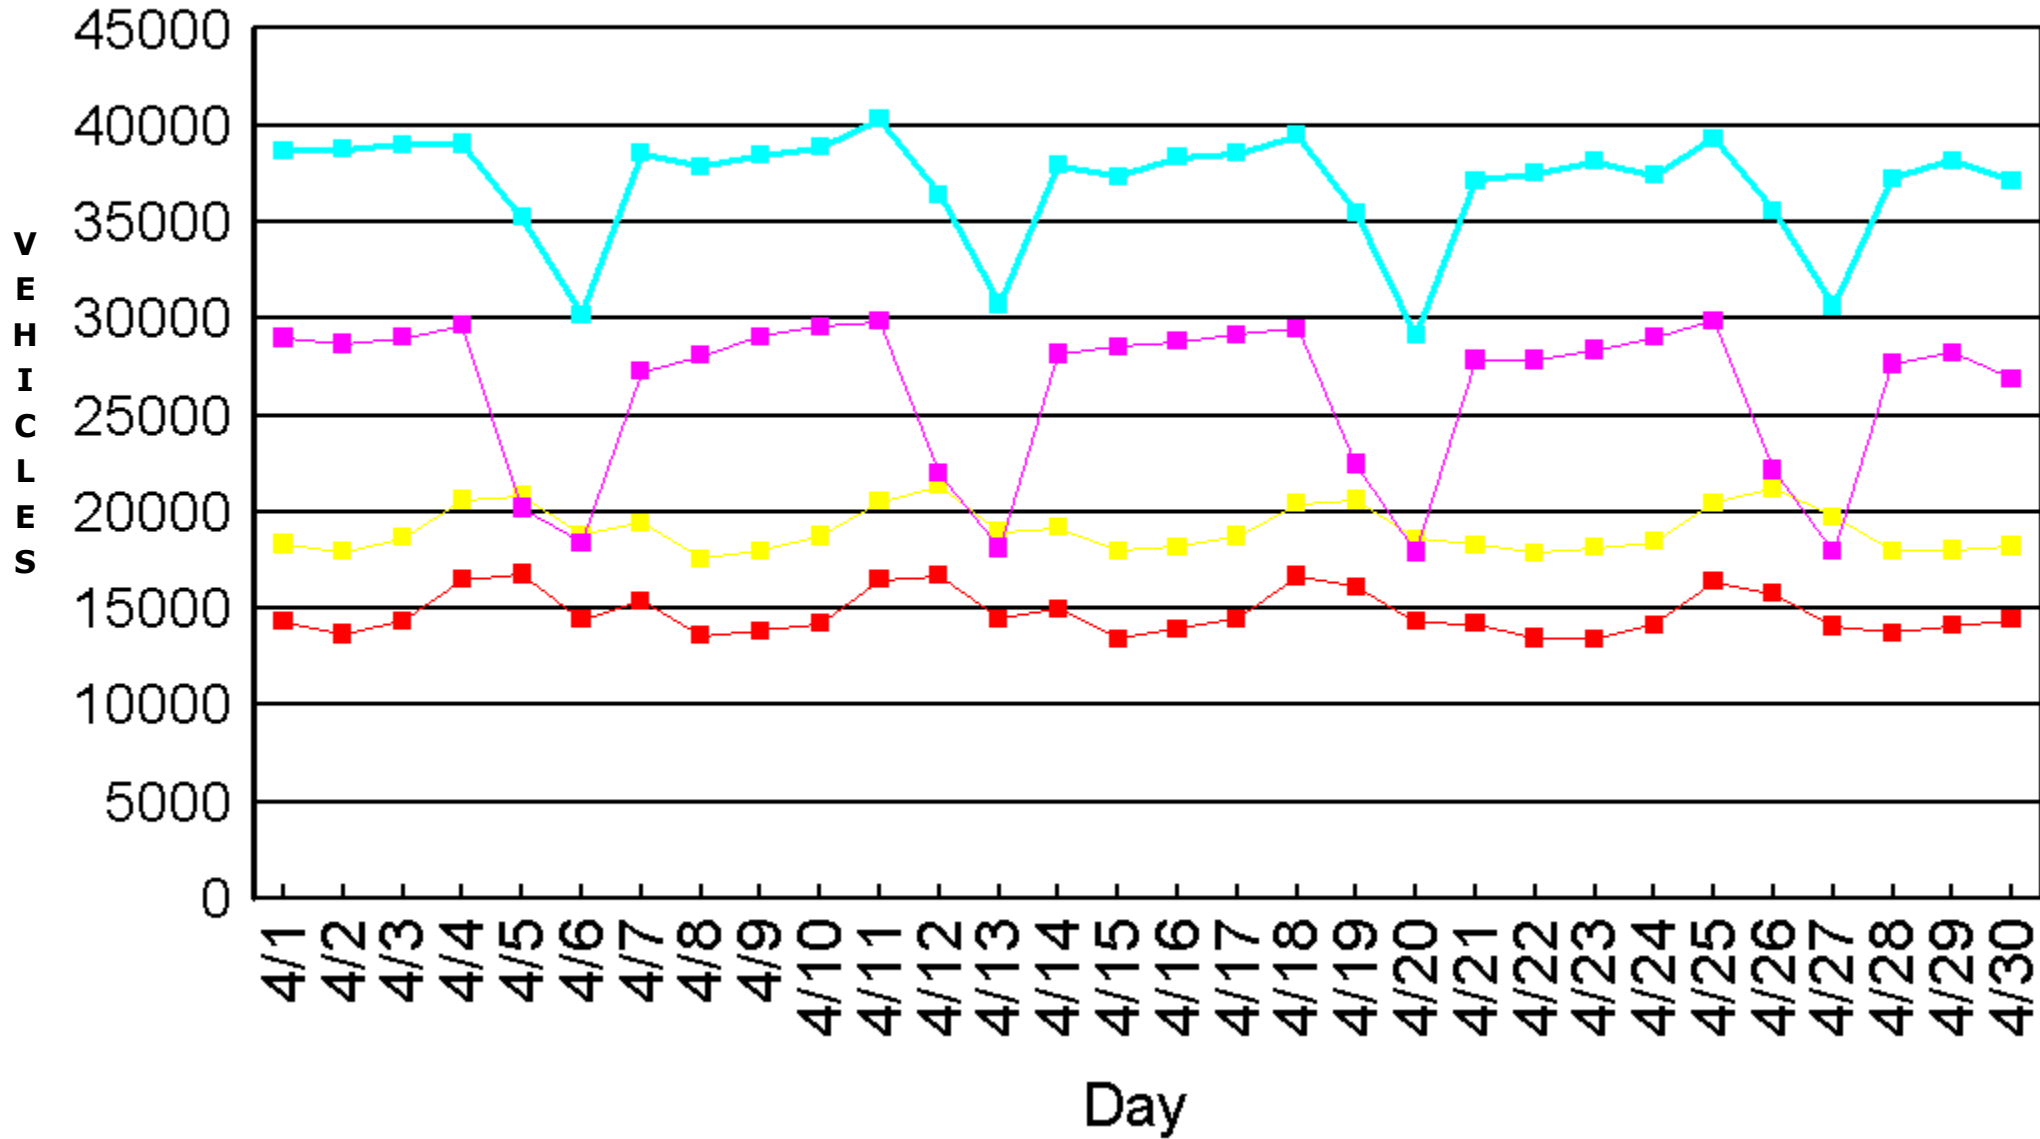

Intersection: 1530

N S E W

Volume per Multiple Days Graph

	N	S	E	W	Total
4/1	14319	18317	29002	38716	100354
4/1/2008 12:00:00AM	26	69	113	226	434
4/1/2008 12:15:00AM	25	69	115	194	403
4/1/2008 12:30:00AM	18	65	100	172	355
4/1/2008 12:45:00AM	17	60	83	159	319
4/1/2008 1:00:00AM	10	49	72	121	252
4/1/2008 1:15:00AM	15	48	62	108	233
4/1/2008 1:30:00AM	9	30	42	92	173
4/1/2008 1:45:00AM	4	19	34	90	147
4/1/2008 2:00:00AM	15	20	34	76	145
4/1/2008 2:15:00AM	18	43	58	101	220
4/1/2008 2:30:00AM	12	27	34	84	157
4/1/2008 2:45:00AM	11	21	36	57	125
4/1/2008 3:00:00AM	9	30	50	92	181
4/1/2008 3:15:00AM	11	23	43	80	157
4/1/2008 3:30:00AM	9	28	38	61	136
4/1/2008 3:45:00AM	13	30	44	81	168
4/1/2008 4:00:00AM	11	42	75	165	293
4/1/2008 4:14:00AM	9	30	54	103	196
4/1/2008 4:15:00AM	0	0	0	0	0
4/1/2008 4:30:00AM	12	43	62	124	241
4/1/2008 4:45:00AM	15	37	81	142	275
4/1/2008 5:00:00AM	17	55	110	209	391
4/1/2008 5:15:00AM	16	51	101	200	368
4/1/2008 5:30:00AM	15	56	129	214	414
4/1/2008 5:45:00AM	20	72	191	337	620
4/1/2008 6:00:00AM	26	94	265	494	879
4/1/2008 6:15:00AM	23	85	207	457	772