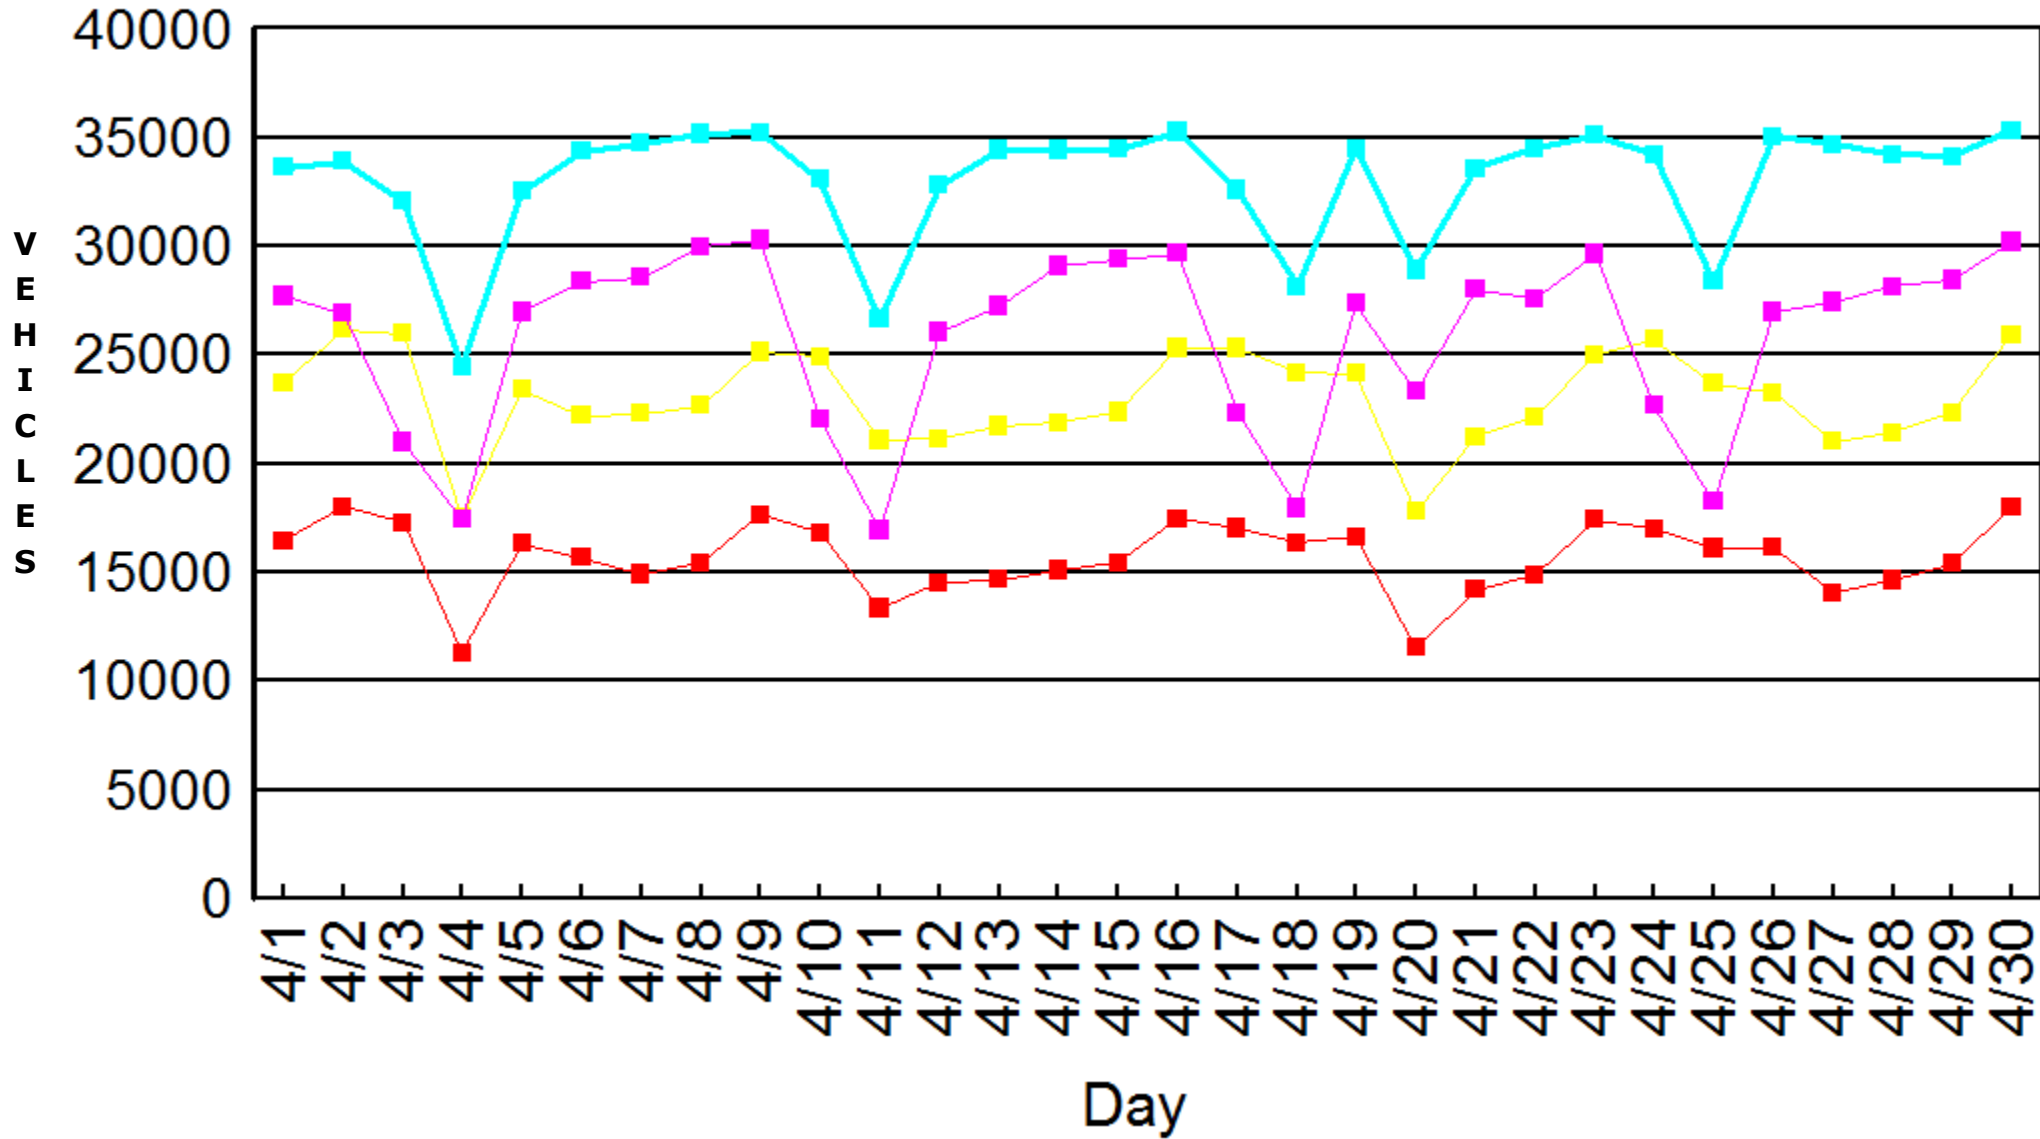

### Volume per Multiple Days Graph

	<b>N</b>	<b>S</b>	<b>E</b>	<b>W</b>	<b>Total</b>
<b>4/1</b>	16442	23728	27699	33634	<b>101503</b>
4/1/2010 12:00:00AM	10	34	53	90	<b>187</b>
4/1/2010 12:04:00AM	15	40	58	93	<b>206</b>
4/1/2010 12:05:00AM	0	0	0	0	<b>0</b>
4/1/2010 12:10:00AM	8	38	50	85	<b>181</b>
4/1/2010 12:15:00AM	21	41	56	92	<b>210</b>
4/1/2010 12:20:00AM	14	31	49	84	<b>178</b>
4/1/2010 12:25:00AM	17	26	41	62	<b>146</b>
4/1/2010 12:30:00AM	7	31	52	81	<b>171</b>
4/1/2010 12:35:00AM	9	28	36	55	<b>128</b>
4/1/2010 12:40:00AM	7	24	35	70	<b>136</b>
4/1/2010 12:45:00AM	14	21	38	59	<b>132</b>
4/1/2010 12:50:00AM	9	20	30	44	<b>103</b>
4/1/2010 12:55:00AM	7	27	37	60	<b>131</b>
4/1/2010 1:00:00AM	3	8	19	51	<b>81</b>
4/1/2010 1:05:00AM	8	13	17	36	<b>74</b>
4/1/2010 1:10:00AM	11	13	28	49	<b>101</b>
4/1/2010 1:15:00AM	9	14	29	56	<b>108</b>
4/1/2010 1:20:00AM	13	19	30	52	<b>114</b>
4/1/2010 1:25:00AM	6	13	22	40	<b>81</b>
4/1/2010 1:30:00AM	6	15	23	45	<b>89</b>
4/1/2010 1:35:00AM	4	12	16	40	<b>72</b>
4/1/2010 1:40:00AM	4	13	17	29	<b>63</b>
4/1/2010 1:45:00AM	6	10	20	38	<b>74</b>
4/1/2010 1:50:00AM	6	9	26	47	<b>88</b>
4/1/2010 1:55:00AM	9	25	39	62	<b>135</b>
4/1/2010 2:00:00AM	6	18	26	40	<b>90</b>
4/1/2010 2:05:00AM	7	14	21	34	<b>76</b>