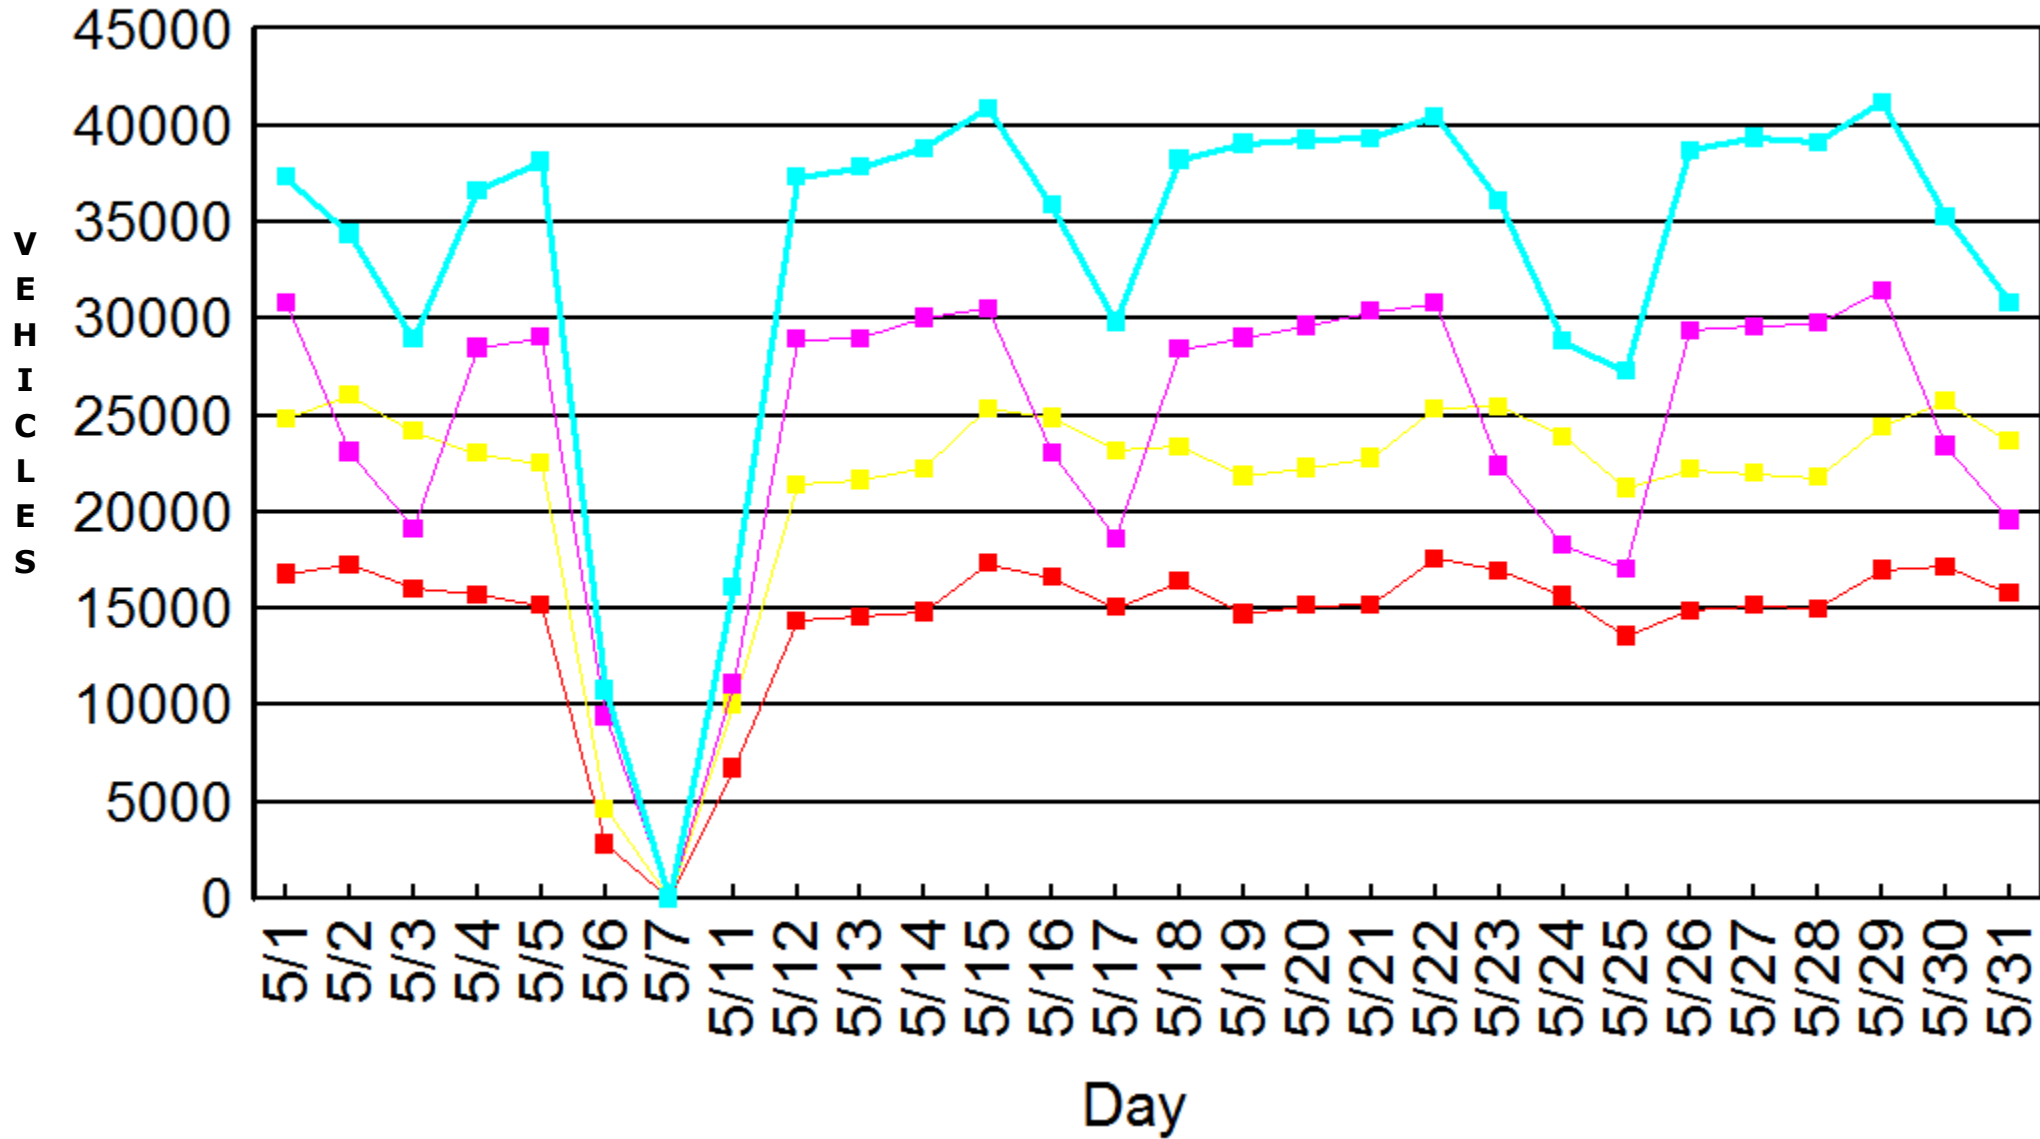

Intersection: 1530

N S E W

Volume per Multiple Days Graph

	<b>N</b>	<b>S</b>	<b>E</b>	<b>W</b>	<b>Total</b>
<b>5/1</b>	16763	24808	30817	37314	<b>109702</b>
5/1/2009 12:00:00AM	17	47	71	105	<b>240</b>
5/1/2009 12:04:00AM	9	21	33	63	<b>126</b>
5/1/2009 12:05:00AM	0	0	0	5	<b>5</b>
5/1/2009 12:10:00AM	18	54	70	116	<b>258</b>
5/1/2009 12:15:00AM	16	38	50	73	<b>177</b>
5/1/2009 12:20:00AM	10	26	42	76	<b>154</b>
5/1/2009 12:25:00AM	4	13	33	61	<b>111</b>
5/1/2009 12:30:00AM	19	43	60	90	<b>212</b>
5/1/2009 12:35:00AM	12	27	41	69	<b>149</b>
5/1/2009 12:40:00AM	6	14	23	59	<b>102</b>
5/1/2009 12:45:00AM	18	26	41	61	<b>146</b>
5/1/2009 12:50:00AM	10	18	34	68	<b>130</b>
5/1/2009 12:55:00AM	12	22	31	47	<b>112</b>
5/1/2009 1:00:00AM	7	19	32	59	<b>117</b>
5/1/2009 1:05:00AM	10	24	30	52	<b>116</b>
5/1/2009 1:10:00AM	11	26	34	52	<b>123</b>
5/1/2009 1:15:00AM	4	12	20	38	<b>74</b>
5/1/2009 1:20:00AM	6	16	22	51	<b>95</b>
5/1/2009 1:25:00AM	13	24	30	42	<b>109</b>
5/1/2009 1:30:00AM	6	15	24	49	<b>94</b>
5/1/2009 1:35:00AM	8	22	34	54	<b>118</b>
5/1/2009 1:40:00AM	10	27	38	48	<b>123</b>
5/1/2009 1:45:00AM	9	26	44	73	<b>152</b>
5/1/2009 1:50:00AM	15	30	43	75	<b>163</b>
5/1/2009 1:55:00AM	8	25	32	61	<b>126</b>
5/1/2009 2:00:00AM	11	22	33	46	<b>112</b>
5/1/2009 2:05:00AM	10	30	36	60	<b>136</b>