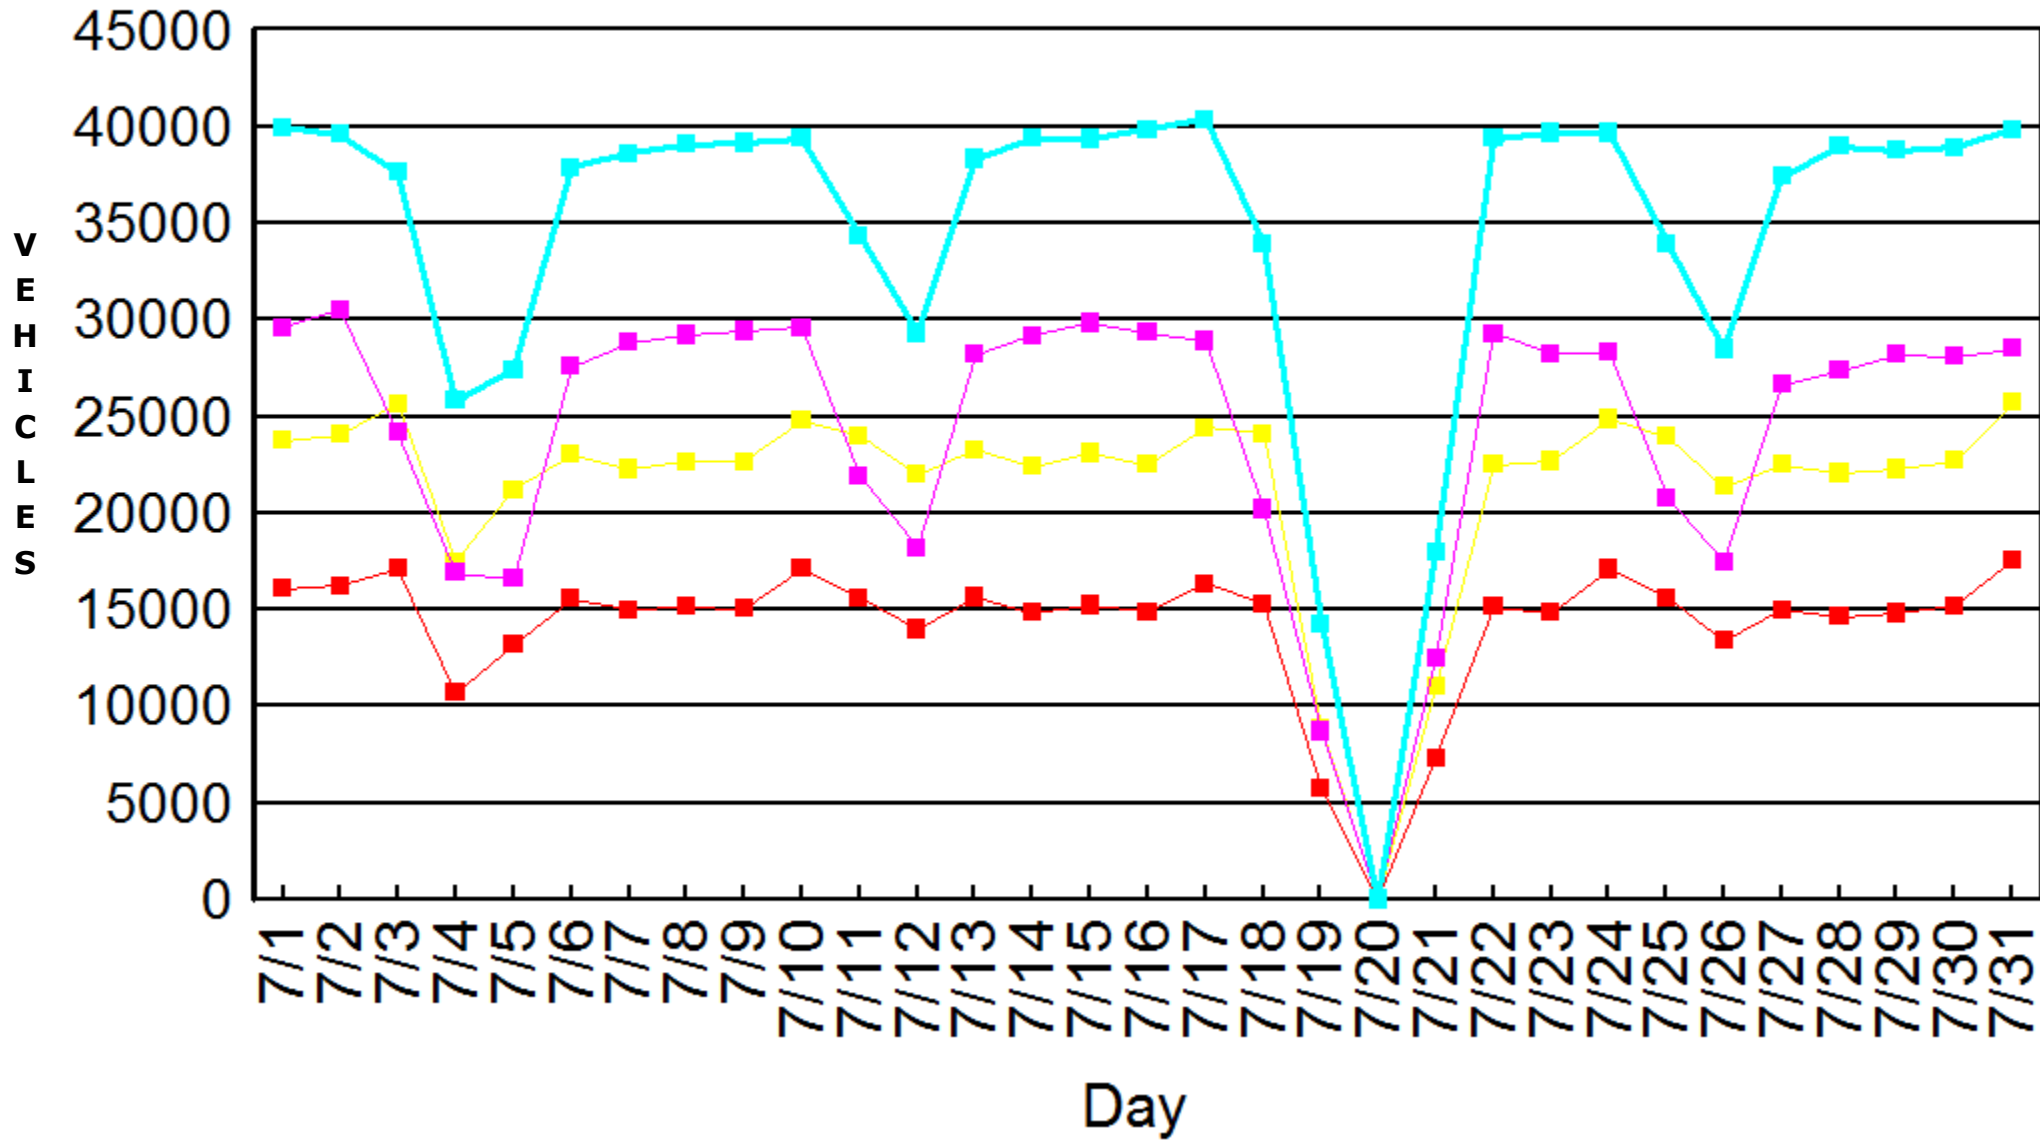

N S E W

Volume per Multiple Days Graph

	N	S	E	W	Total
7/1	16084	23736	29568	39947	109335
7/1/2009 12:00:00AM	13	31	47	95	186
7/1/2009 12:04:00AM	17	44	57	92	210
7/1/2009 12:05:00AM	0	0	0	0	0
7/1/2009 12:10:00AM	19	42	58	99	218
7/1/2009 12:15:00AM	11	31	41	79	162
7/1/2009 12:20:00AM	20	47	55	83	205
7/1/2009 12:25:00AM	7	41	49	86	183
7/1/2009 12:30:00AM	11	32	48	92	183
7/1/2009 12:35:00AM	12	24	33	63	132
7/1/2009 12:40:00AM	10	31	50	90	181
7/1/2009 12:45:00AM	16	41	54	71	182
7/1/2009 12:50:00AM	11	47	60	88	206
7/1/2009 12:55:00AM	10	26	34	59	129
7/1/2009 1:00:00AM	6	32	45	85	168
7/1/2009 1:05:00AM	17	43	54	73	187
7/1/2009 1:10:00AM	8	28	41	63	140
7/1/2009 1:15:00AM	3	21	27	50	101
7/1/2009 1:20:00AM	12	39	48	80	179
7/1/2009 1:25:00AM	11	20	27	55	113
7/1/2009 1:30:00AM	23	35	42	69	169
7/1/2009 1:35:00AM	9	27	38	49	123
7/1/2009 1:40:00AM	11	44	55	80	190
7/1/2009 1:45:00AM	11	33	36	49	129
7/1/2009 1:50:00AM	17	60	72	97	246
7/1/2009 1:55:00AM	20	80	88	115	303
7/1/2009 2:00:00AM	12	39	48	71	170
7/1/2009 2:05:00AM	9	33	42	55	139