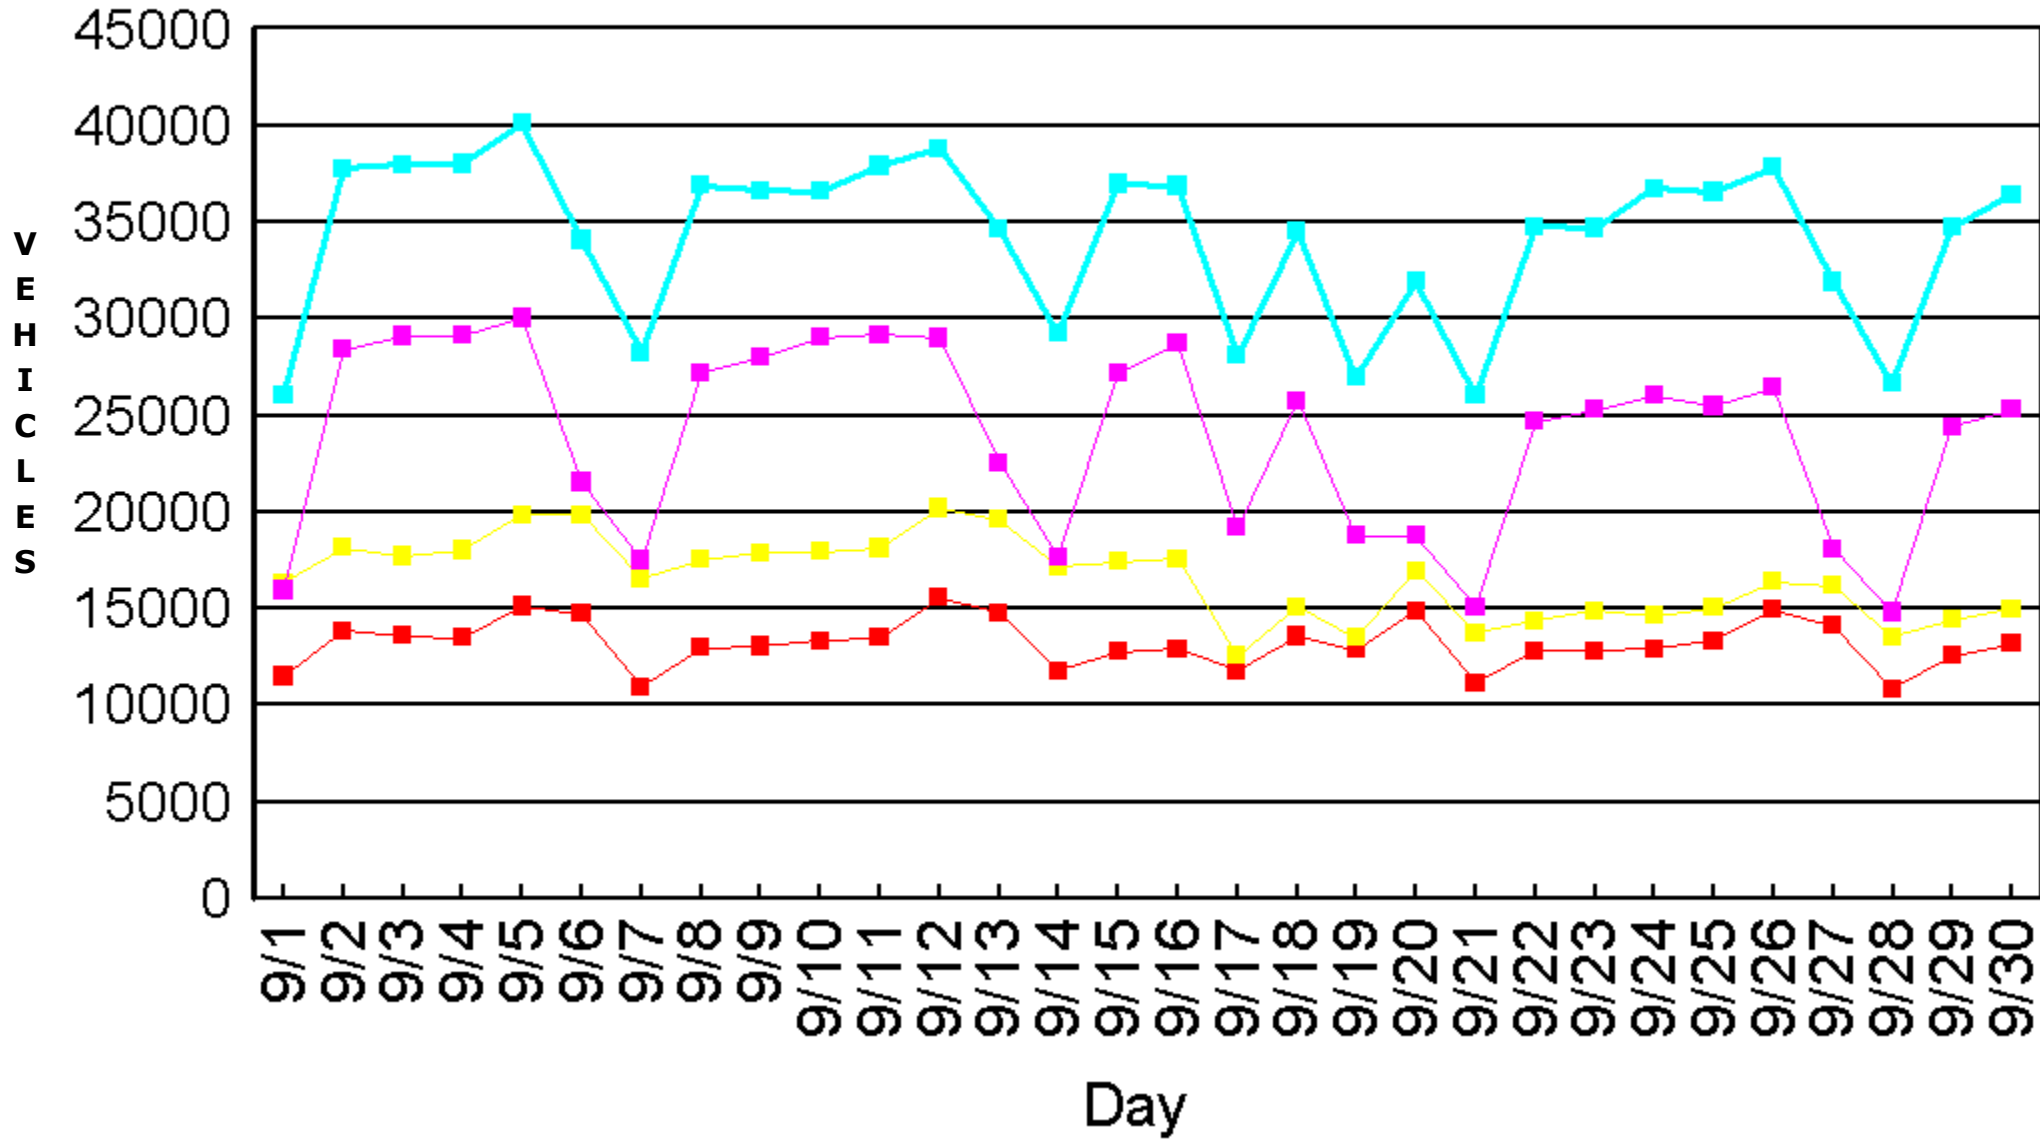

Intersection: 1530

N S E W

Volume per Multiple Days Graph

	N	S	E	W	Total
9/1	11491	16343	15937	26062	69833
9/1/2008 12:00:00AM	145	307	385	495	1332
9/1/2008 12:14:00AM	136	277	343	435	1191
9/1/2008 12:15:00AM	0	0	0	0	0
9/1/2008 12:30:00AM	92	241	301	399	1033
9/1/2008 12:45:00AM	71	165	209	291	736
9/1/2008 1:00:00AM	76	155	204	298	733
9/1/2008 1:15:00AM	32	82	113	201	428
9/1/2008 1:30:00AM	33	81	126	207	447
9/1/2008 1:45:00AM	28	65	99	163	355
9/1/2008 2:00:00AM	16	38	64	108	226
9/1/2008 2:15:00AM	27	52	80	143	302
9/1/2008 2:30:00AM	17	45	66	116	244
9/1/2008 2:45:00AM	15	44	77	126	262
9/1/2008 3:00:00AM	14	38	54	91	197
9/1/2008 3:14:00AM	8	34	52	90	184
9/1/2008 3:15:00AM	0	1	1	1	3
9/1/2008 3:30:00AM	20	37	48	79	184
9/1/2008 3:45:00AM	12	31	47	88	178
9/1/2008 4:00:00AM	4	30	68	111	213
9/1/2008 4:15:00AM	10	34	45	95	184
9/1/2008 4:30:00AM	13	25	36	93	167
9/1/2008 4:45:00AM	6	31	58	116	211
9/1/2008 5:00:00AM	17	54	87	165	323
9/1/2008 5:15:00AM	5	51	94	159	309
9/1/2008 5:30:00AM	16	84	125	189	414
9/1/2008 5:45:00AM	18	62	117	200	397
9/1/2008 6:00:00AM	12	48	122	202	384