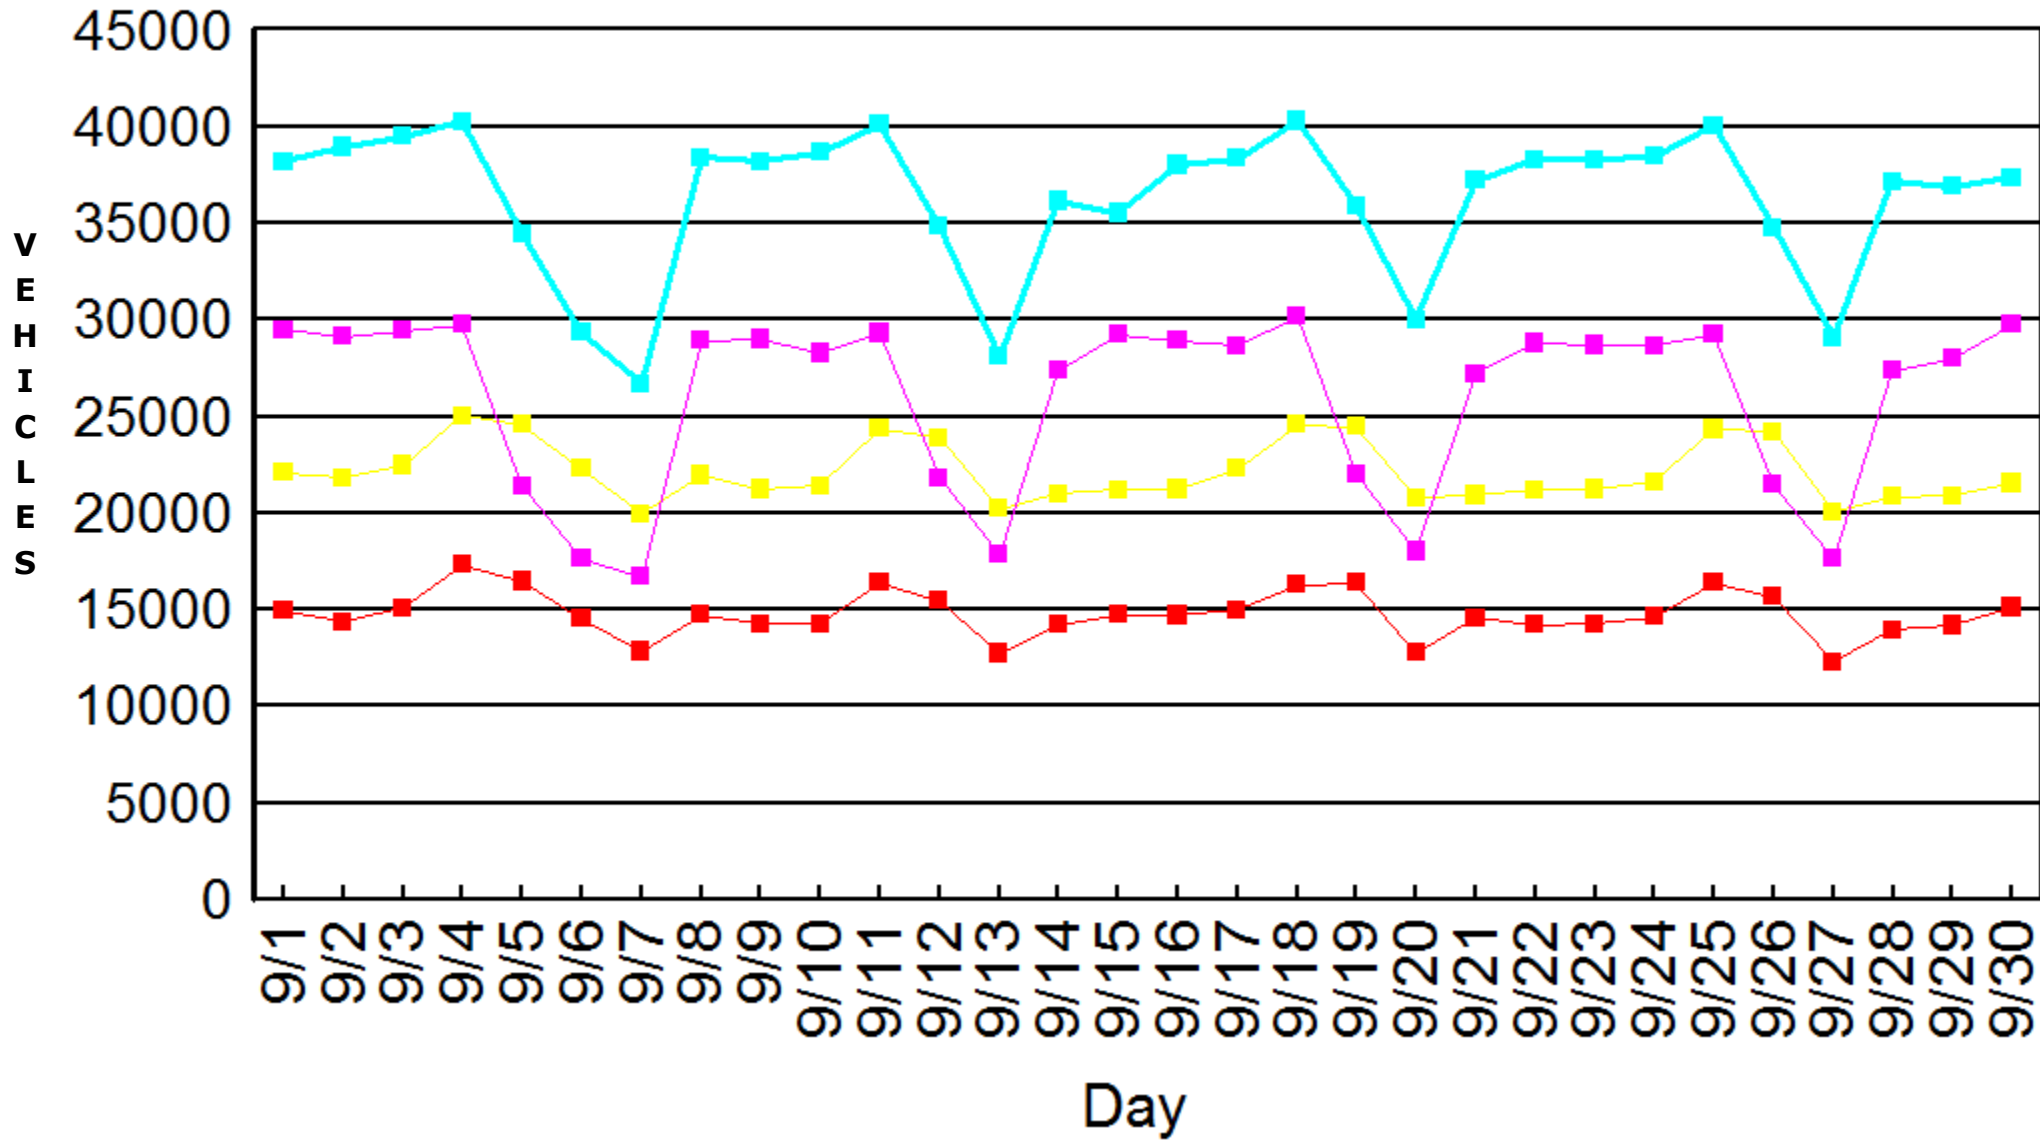

N S E W

Volume per Multiple Days Graph

	N	S	E	W	Total
9/1	14948	22098	29466	38167	104679
9/1/2009 12:00:00AM	15	22	42	73	152
9/1/2009 12:04:00AM	8	45	60	82	195
9/1/2009 12:05:00AM	0	0	0	0	0
9/1/2009 12:10:00AM	18	34	49	79	180
9/1/2009 12:15:00AM	9	27	41	64	141
9/1/2009 12:20:00AM	9	28	45	69	151
9/1/2009 12:25:00AM	23	35	48	70	176
9/1/2009 12:30:00AM	11	34	45	58	148
9/1/2009 12:35:00AM	11	38	52	69	170
9/1/2009 12:40:00AM	8	26	35	73	142
9/1/2009 12:45:00AM	17	30	37	63	147
9/1/2009 12:50:00AM	12	20	32	49	113
9/1/2009 12:55:00AM	10	18	27	43	98
9/1/2009 1:00:00AM	11	19	23	32	85
9/1/2009 1:05:00AM	8	27	35	59	129
9/1/2009 1:10:00AM	15	22	34	54	125
9/1/2009 1:15:00AM	16	33	37	57	143
9/1/2009 1:20:00AM	11	21	26	42	100
9/1/2009 1:25:00AM	6	15	21	31	73
9/1/2009 1:30:00AM	4	7	13	30	54
9/1/2009 1:35:00AM	4	8	15	28	55
9/1/2009 1:40:00AM	3	12	15	31	61
9/1/2009 1:45:00AM	10	26	30	41	107
9/1/2009 1:50:00AM	4	16	24	41	85
9/1/2009 1:55:00AM	7	12	18	44	81
9/1/2009 2:00:00AM	11	16	20	41	88
9/1/2009 2:05:00AM	4	6	10	26	46